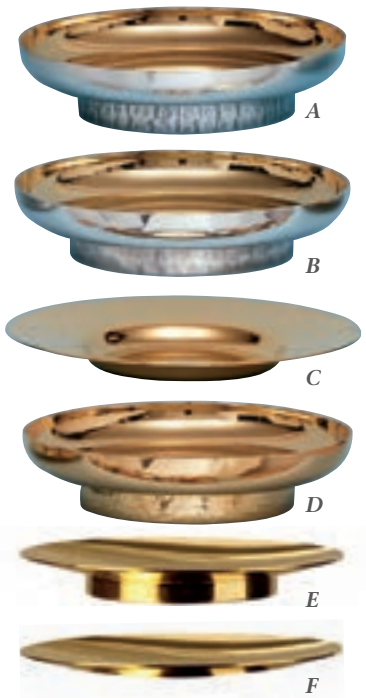

1128
Ciboria with lid. Elegant, classic lines,
with fine hammered textured band on cup
and base.
7 5/8" Ht. - 7" Dia. - 750 hosts
Brass, Silverplated, gold lined \$ 1,045

1129
Ciboria with lid. Fine hand hammered,
lightly oxidized decoration on main
body and lid.
8 5/8" Ht. - 7" Dia. - 750 hosts
Brass, Silverplated, gold lined \$ 1,675

1130
Ciboria with lid. Featuring fully
enamelled main body (red) topped
with a hi polish, gold plated lid.
8 5/8" Ht. - 7" Dia. - 750 hosts
Brass, Goldplated \$ 1,095

COMMUNION SETS & PATENS

1815

Stacking ciboria

Hand engraved wheat and grape motifs, gold plated.
Each bowl is 6 1/4" diameter, 450 Hosts capacity
Each bowl \$ 500
Lid only \$ 185

1816

Matching Chalice

(no paten) :
6 7/8" Ht. 4 5/8" Cup 16 Oz.
Entirely gold plated with
hand engraved motif \$ 660