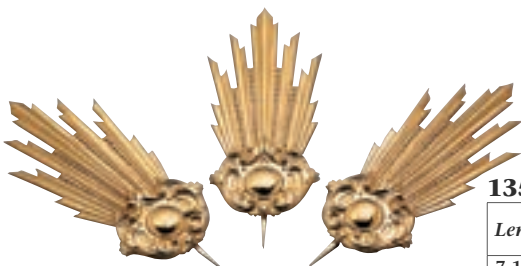

135

Length	Wide	Gold plated
7 1/2"	3 1/2"	$ 1,045