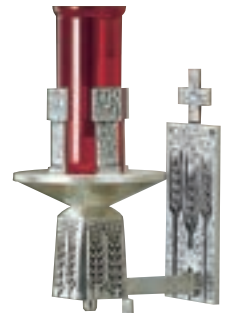

AS-5-S
Sanctuary Lamp
6 1/8" height x 4 3/4" Ø (globe not included).
Brass $ 475
Silver Plate $ 495