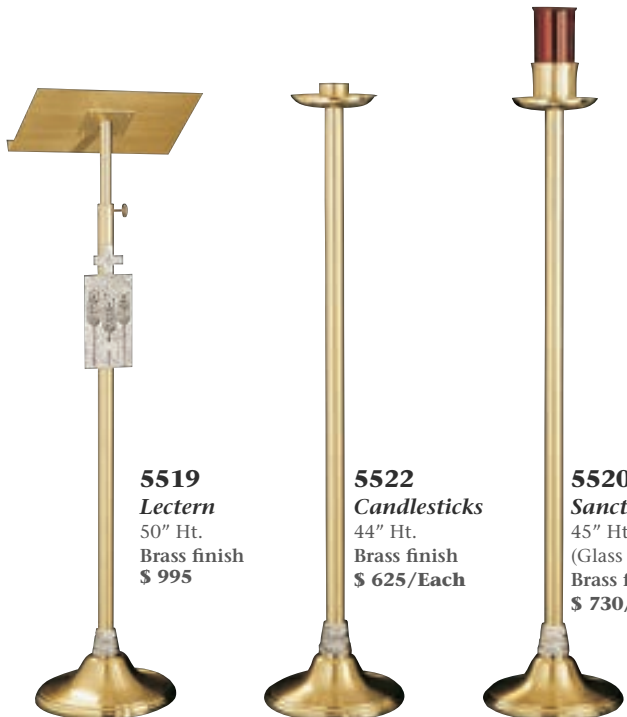

5519
Lectern
50" Ht.
Brass finish
$ 995

5522
Candlesticks
44" Ht.
Brass finish
$ 625/Each

5520
Sanctuary Lamp
45" Ht.
(Glass not included)
Brass finish
$ 730/Each