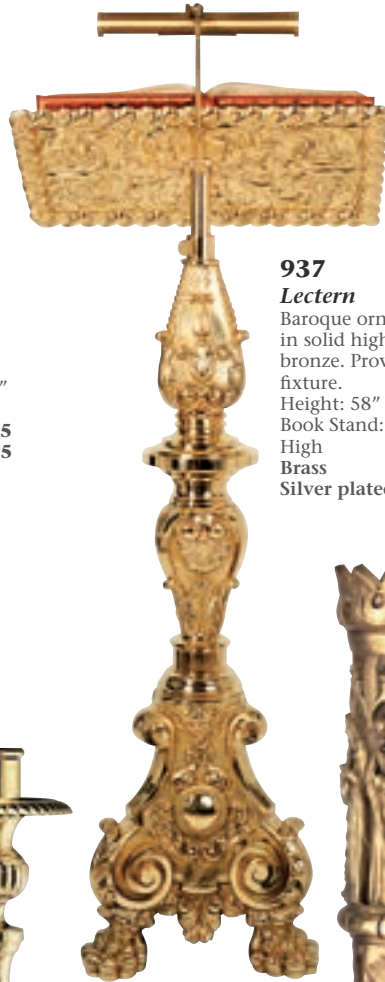

938
Standing Sanctuary Lamp
Quality bronze casting baroque ornamentation
Height: 67 1/2" x 19 3/4" diameter.
Brass $ 12,945
Silver plated $ 13,595