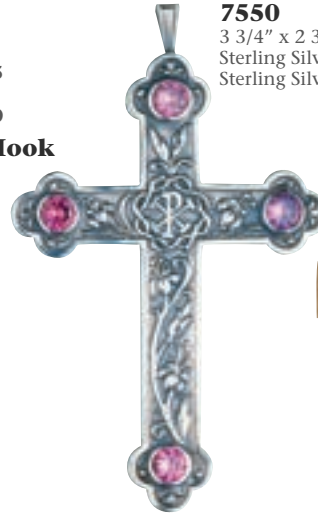

**Extra Heavy
Chain "A"**
Sterling Silver,
per inch $ 6.25
Sterling Silver g/p,
per inch $ 7.30

75 Mitre & Hook
Sterling Silver
$ 415
Sterling Silver g/p
$ 445

7560
3 1/4" x 2 3/8"
Sterling Silver $ 1,465
Sterling Silver g/p $ 1,570

7550
3 3/4" x 2 3/4"
Sterling Silver $ 1,570
Sterling Silver g/p $ 1,735