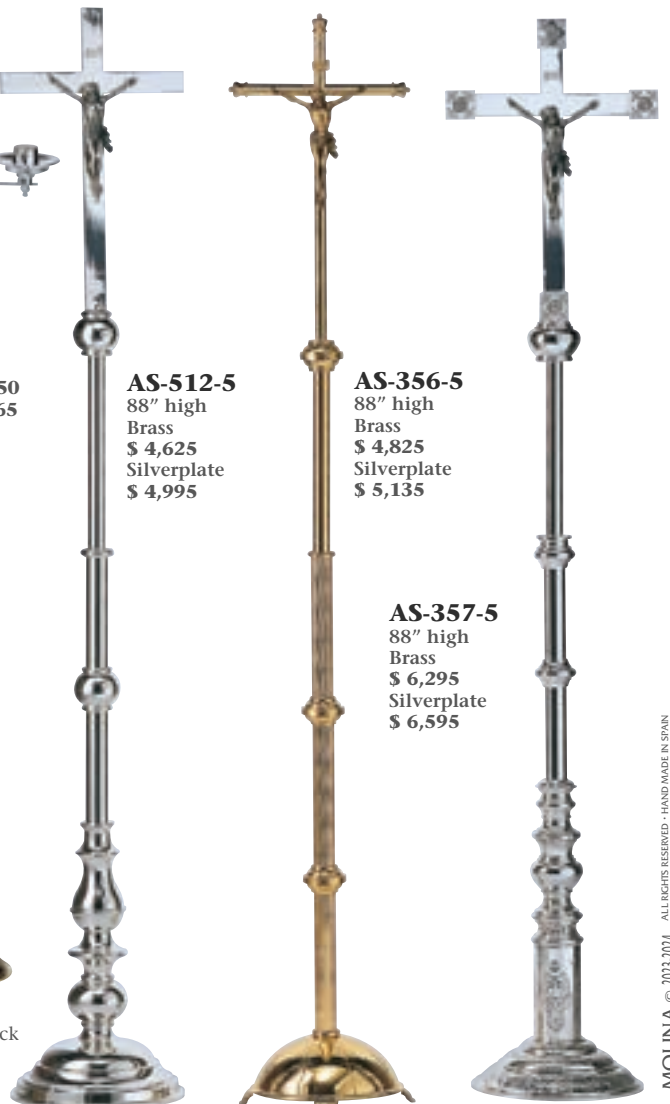

AS-357-4
Standing candlestick
44" high
Brass \$ 4,195
s/p \$ 4,395

AS-357-5
88" high
Brass \$ 6,295
Silverplate \$ 6,595

PROCESSIONAL CROSSES

900
Plateresque Processional Crucifix
combining ancient repoussé-chasing techniques. Available in 925 Sterling Silver or brass heavily silver plated.
Brass Silver Plated \$ 23,595
Sterling Silver \$ 31,495
Measurements:
Total Height of cross only: 31"
Total Height with poles: 92"
Cross Width: 19 1/2"