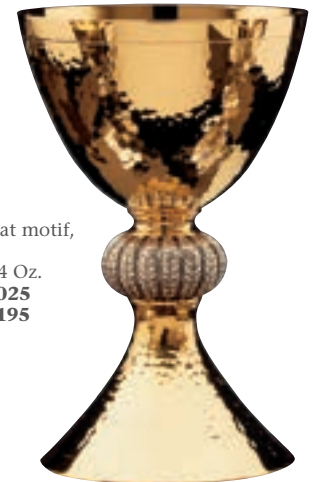

ENGRAVED DISH PATEN FOR ALL THESE ARTISTIC STERLING COLLECTION CHALICES: Sterling Silver $ 825

ARTISTIC STERLING COLLECTION

This collection, exclusively executed in Sterling Silver has been developed in various styles to offer our articles in this noble material at the most competitive price. The purchase of the paten, also made in sterling silver, consolidates the value of each of the different chalice & paten sets.

MOLINA © 2023-2024