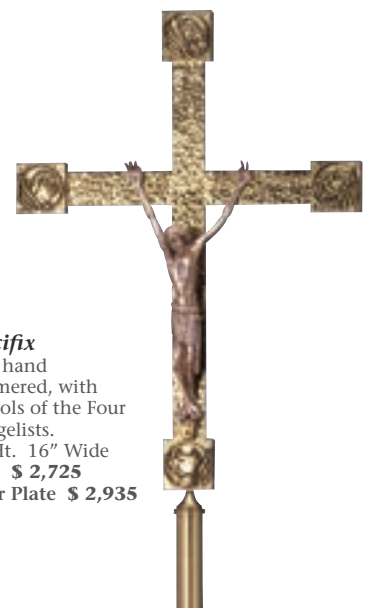

813
Crucifix
Fully hand hammered, with symbols of the Four Evangelists.
23" Ht. 16" Wide
Brass $ 2,725
Silver Plate $ 2,935

Processional Cross brass pole 56" long.