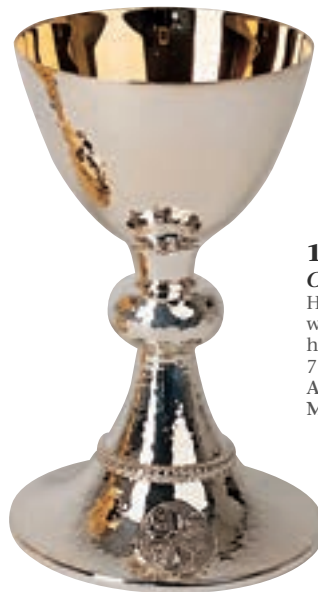

1001
Chalice Only
Lightly hand hammered with embossed "Rope" design on base.
7 1/2" Cup - 4 1/2" Tall - 15 Oz.
All Sterling Silver $ 3,245
Matching Ciboria $ 4,395

1019
Chalice Only
Hand chased "Rope" motif on node with engraved cross on base. Fully hand hammered, goldplated finish.
7 5/8" Ht. - 4 1/2" Cup - 14 Oz.
All Sterling Silver $ 3,245
Matching Ciboria $ 4,295