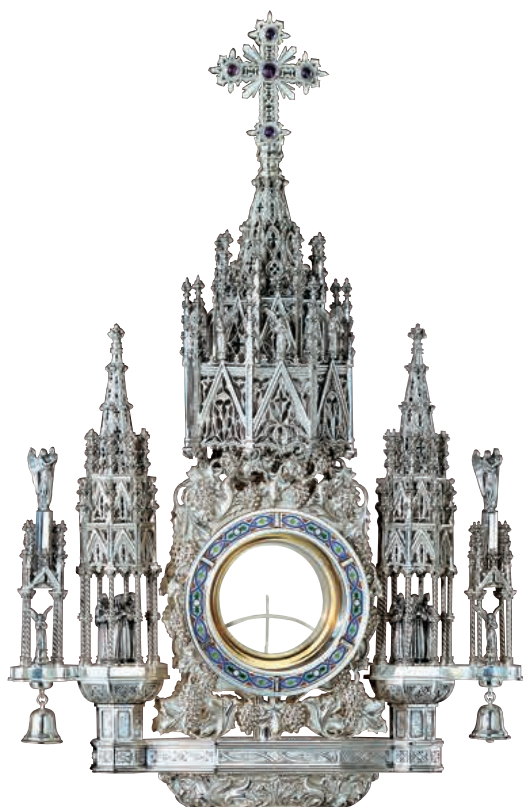

Monstrances & Ostensoria

Our monstrances are delicately executed in sterling silver or high quality base metal, heavily gold or silver plated to achieve the best looking finish. The luna is always immaculately finished in 24 karat gold plate in order to expose with dignity the Host for the Adoration. Great selection of styles and sizes to meet your specific needs. Our monstrances are always built by hand, so different luna sizes and custom modifications are always available upon request.

Available in sterling silver and sterling silver with 24 Karat goldplate finish.

Sterling Silver **\$ 43,995**

Sterling Silver Gold plated **\$ 44,995**

Measurements:

Height: 30"

Head Width: 12 1/2"

Base: Oval shaped 9 1/4" x 7 1/2"