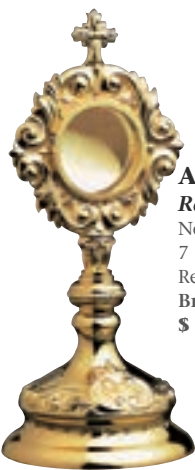

495
Ostensoria
11" Ht. - 6 3/4" Wide.
Silver Plated $ 1,570

796
Reliquary
Gothic ornamentation featuring the Holy Spirit and two Custodian Angels.
12 3/8" Ht. - 6 1/2" Wide.
Relic box 2" Dia.
Brass goldplated
$ 2,825

AS-3
Reliquary
Neat Baroque design.
7 7/8" Ht. - 1 3/4" Dia
Relic box.
Brass goldplated
$ 1,150