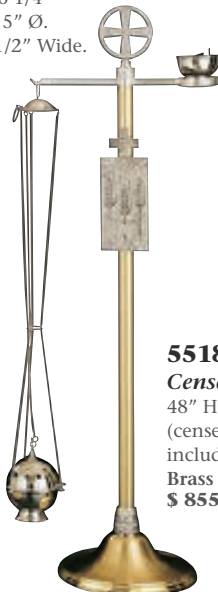

688
Censer & Boat
Censer 6 1/4"
High x 5" Ø.
Boat 3 1/2" Wide.
\$ 940

5518
Censer Stand
48" Ht.
(censer not
included)
Brass finish
\$ 855

5536
Processional Crucifix
Crucifix only 24" High
x 14 1/2" Wide.
Pole 56" Long.
Brass finish \$ 1,775