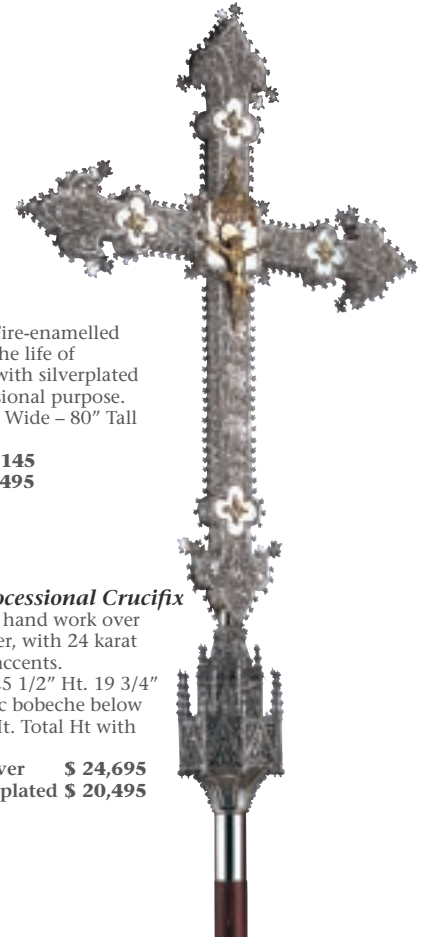

916
Standing Cross
Genuine Cloisonné Fire-enamelled scenes representing the life of Christ. Wood poles, with silverplated bobeches, for processional purpose.
15 3/4" Ht. - 11 1/2" Wide - 80" Tall (Mounted on Poles)
Silver plated $ 3,145
Gold plated $ 3,495

915
Gothic Processional Crucifix
Fine filigree hand work over sterling silver, with 24 karat goldplated accents.
Cross size: 25 1/2" Ht. 19 3/4" Wide Gothic bobèche below cross is 8" Ht. Total Ht with poles is 92".
Sterling Silver $ 24,695
Brass Silverplated $ 20,495