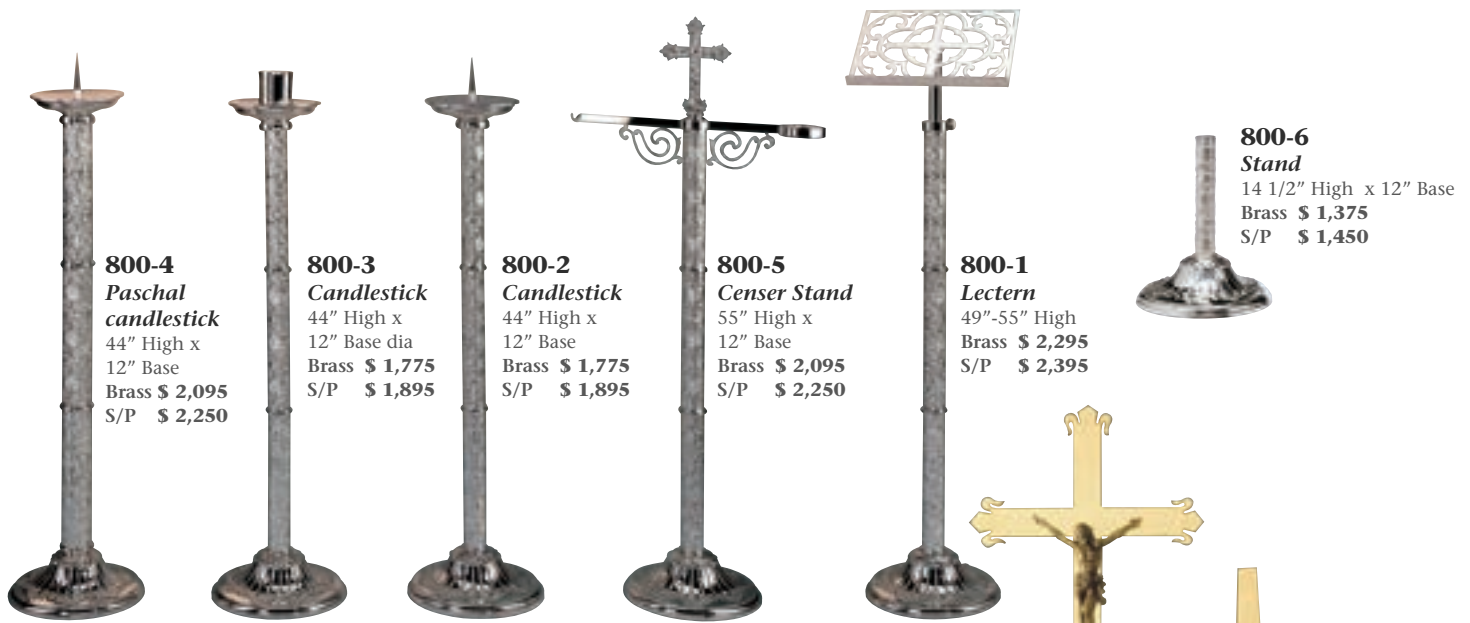

5524
Altar Cross
14 1/8" Ht. Brass. $ 375/Each

5548
Altar Candlestick
Smooth, classic design.
Height: 12 3/4", 2" socket
Brass finish $ 435

5547
Floor Candlestick
Smooth, classic design.
Height: 23 3/4", 2" socket
Brass finish $ 525

5546
Floor Candlestick
Classic design.
Height: 28", 2" socket
Brass finish $ 695

800-4
Paschal candlestick
44" High x
12" Base
Brass $ 2,095
S/P $ 2,250

800-3
Candlestick
44" High x
12" Base dia
Brass $ 1,775
S/P $ 1,895

800-2
Candlestick
44" High x
12" Base
Brass $ 1,775
S/P $ 1,895

800-5
Censer Stand
55" High x
12" Base
Brass $ 2,095
S/P $ 2,250

800-6
Stand
14 1/2" High x 12" Base
Brass $ 1,375
S/P $ 1,450

Light weight processional crosses made from a solid brass plate.
Two section brass pole 56" Long, 1" Ø. Brass ..... $ 255 / Brass S/P ..... $ 340