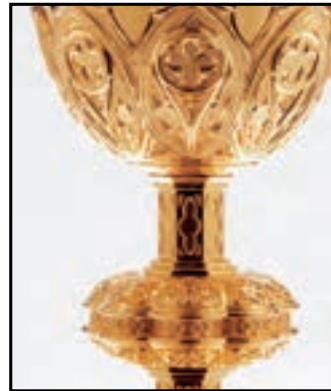

GOTHIC COLLECTION

The Gothic period represents the zenith of the Western cultural process. During the 12th century the flourishing of the cities develops this style that faithfully represents the ideal of a free citizen. The artist acquires full independence. More slender and stylised forms give a more spiritual and closer vision of God.

Many of the chalices in this collection have been newly designed specifically for this catalogue, reassuring once again our tribute to this great classic style.