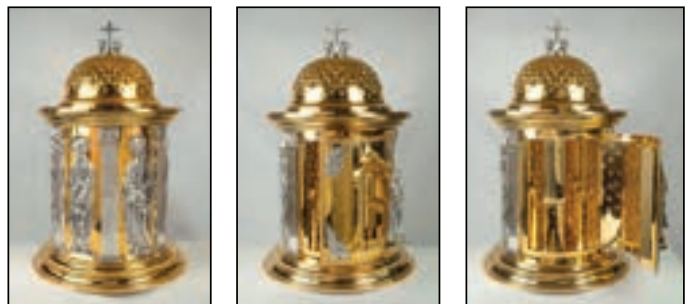

4127

Tabernacle

Elegant neo-classic design with cylindrical body featuring a hidden lock behind the Sacred Heart of Jesus figure on the door. Also featuring the Four Evangelists inside chapels around the body of the tabernacle. 31 7/8" High. x 22 1/16" Wide
Single door opening: 13 5/8" high x 9 1/2" wide
Brass Two tone (Gold & Silver) $ 38,975