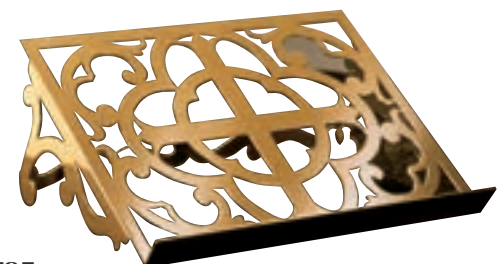

787

Classic Hand Cut-out Cross Design

14" Wide x 10 1/2" Long x 5 1/2" High.

Brass	$ 1,350
Silver Plated	$ 1,475