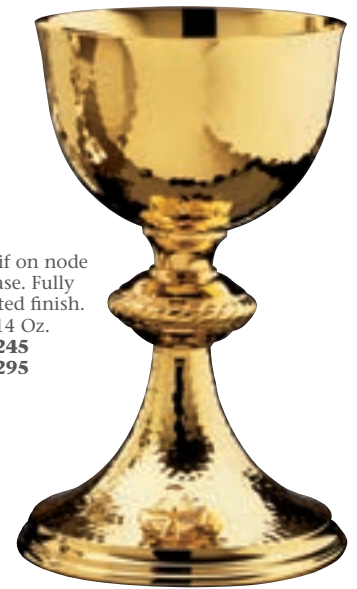

1019
Chalice Only
Hand chased "Rope" motif on node with engraved cross on base. Fully hand hammered, goldplated finish.
7 5/8" Ht. - 4 1/2" Cup - 14 Oz.
All Sterling Silver $ 3,245
Matching Ciboria $ 4,295