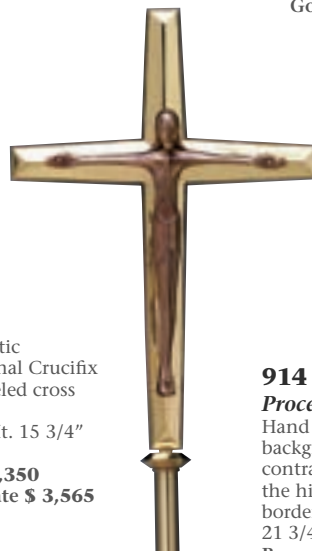

914
Processional Cross
Hand hammered background contrasting with the highly polished border. Cross is 21 3/4" x 13" Wide.
Brass $ 3,095
Silver Plate $ 3,295

812
Crucifix
Modernistic Processional Crucifix with beveled cross borders.
23 1/2" Ht. 15 3/4" Wide
Brass $ 3,350
Silver Plate $ 3,565