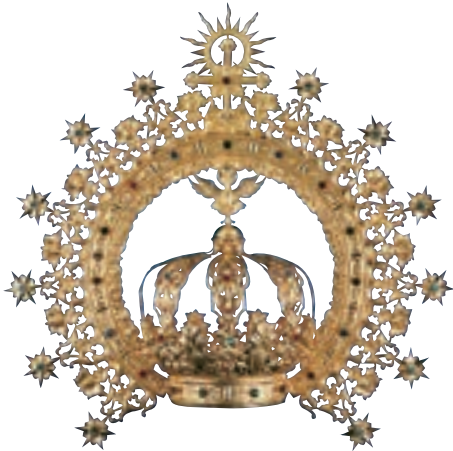

CROWNS FOR STATUES

We hereby present a small selection of Aureoles, Crowns and Rays of classic design. Each of them is available in different sizes adjustable to the diameter of the head of the statue. All these different models can be exchanged using the crown of one with the aureole of the other. Custom crowns are always available under special request to meet your individual needs.