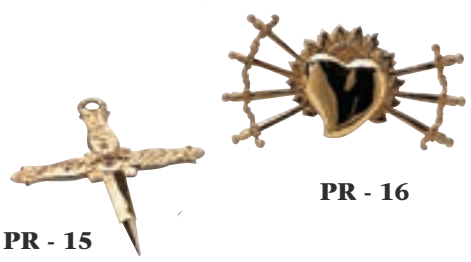

PR - 17

PR - 14