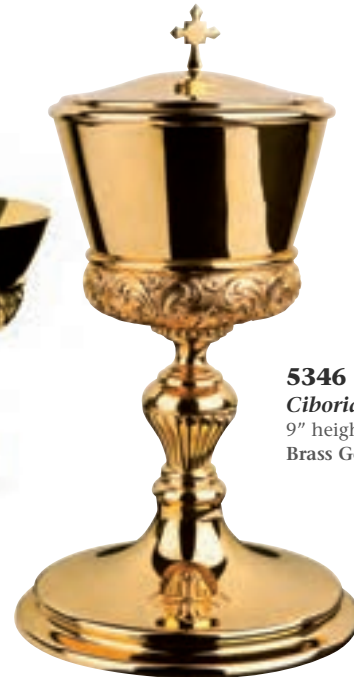

5352
Open Ciboria
4" height x 6 1/2" cup Ø
Brass Silver Plated \$ 660

5351
Ciboria
9 3/8" height
5" cup Ø
Brass Silver Plated \$ 1,885

5345
Chalice & Scale Paten
8" height x 4 1/8" cup Ø
Brass Gold Plated \$ 1,420
Inner cup sterling silver, g/p \$ 2,095

5347
Open Ciboria
4" height
6 1/4" cup Ø
Brass Gold Plated \$ 1,045

5346
Ciboria
9" height x 4" cup Ø
Brass Gold Plated \$ 1,525

5360
Chalice & Scale Paten
7 1/8" height x 4" cup Ø
Brass Silver Plated \$ 875
Cup Sterling Silver, g/ \$ 1,760