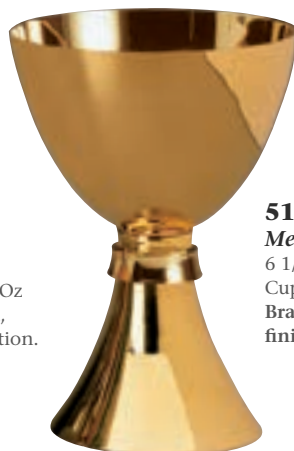

5165
Memorial Chalice
6 3/4" Ht. 4" Cup. 14 Oz
Fully hand hammered,
Double cup. Construction.
Golplated. **$ 1,095**

5180
Memorial Chalice
6 1/4" Ht. 4 1/2"
Cup. 15 Oz
Brass, Smoth Goldplate
finish. **$ 660**