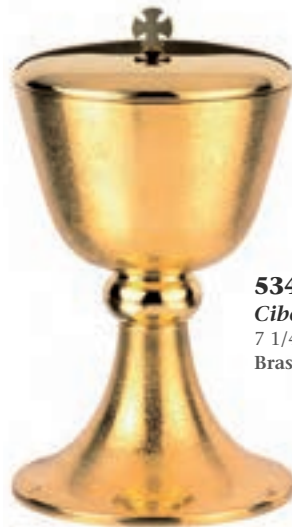

5341
Ciboria
7 1/4" height x 4 1/8" cup Ø
Brass goldplated $ 510

MATCHING OPEN CIBORIA FOR THIS COLLECTION, BRASS GOLDPLATED $ 330

NOTE: SCALE PATENS ARE 5 3/4 " IN DIAMETER Brass Goldplated $ 70 • PRICES SUBJECT TO CHANGE WITHOUT NOTICE
HAND CRAFTED IN SPAIN • Richly lined cases are available for most of our chalices $ 185