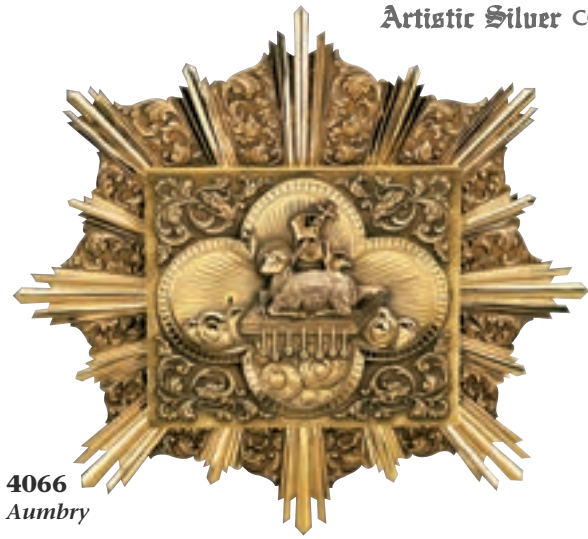

Ref. Nr.	4067-L	4067-S
	With Grape & Wheat motif Aureole	
Aureole	22 1/2" H. x 26" W.	14 3/8" H. x 17 7/8" W.
Safe	11 1/4" H. x 13 1/4" W. x 9 1/4" D.	8 1/2" H. x 10 7/8" W. x 8 5/8" D.
Single door opening	9 1/2" H. x 11 1/2" W.	6 3/4" H. x 9 3/8" W.
Silver Plated, gold lined	$ 12,595	$ 8,950
Gold Plated overall	$ 13,595	$ 9,555
Two Tone, gold lined	$ 14,595	$ 10,095

4066
Aubry

Ref. Nr.	4066-L	4066-S
	With Floral motif Aureole	
Aureole	22 1/2" H. x 25 1/4" W.	17 1/2" H. x 18 1/4" W.
Safe	11 1/4" H. x 13 1/4" W. x 9 1/4" D.	8 1/8" H. x 9 3/4" W. x 8 1/4" D.
Single door opening	9 1/2" H. x 11 1/2" W.	6 3/8" H. x 8" W.
Silver Plated, gold lined	$ 12,095	$ 8,750
Gold Plated overall	$ 12,595	$ 8,995
Two Tone, gold lined	$ 13,495	$ 9,555

4097

Tabernacle

Baroque tabernacle.
20" High x 15 1/4" Wide x 11" Deep.
Single door opening: 9 1/2" High by 6 1/2" Wide.
Silver Plated, gold lined **$ 11,995**
Gold Plated **$ 12,595**

Tabernacle

Bold modern cross design.
11 1/2" High x 13" Wide x 10" Deep.
Single door opening: 8 3/4" High by 11 1/2" Wide.
Silver Plated, gold lined **$ 6,795**
Gold Plated **$ 7,250**
Bronze **$ 6,395**

Gothic aubry or tabernacle

Silver Plated, g/l **$ 24,450**
Two Tone **$ 25,595**
Gold Plated **$ 24,795**
31" High x 18" Wide x 13" Deep.
Single Door Opening 14" High x 9" Wide.

4100

Tabernacle

Baroque tabernacle featuring the Crucifixion.
20" High x 12 1/4" Wide x 11 1/2" Deep.
Single door opening: 11" High by 6" Wide.
Silver Plated, gold lined **$ 11,995**
Gold plated **$ 12,595**
Bronze **$ 11,495**