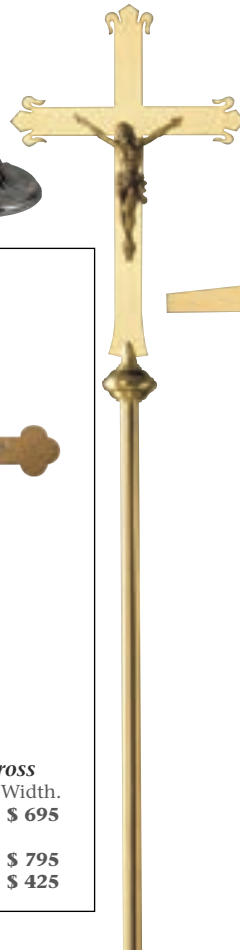

800-1
Lectern
49"-55" High
Brass $ 2,295
S/P $ 2,395

5536
Processional Crucifix
Crucifix only 24" High
x 14 1/2" Wide.
Pole 56" Long.
Brass finish $ 1,775

5537
Processional crucifix without Stand
Cross only
25" High x
15 3/8" Wide.
Pole 56" Long.
Brass
$ 1,575

Complete Set
5537 & 925
Brass finish
$ 2,305