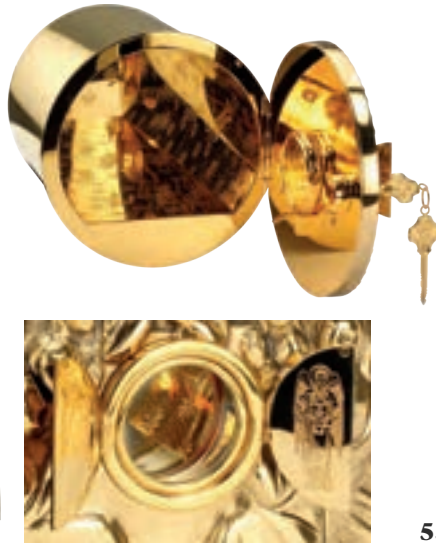

5565

Tabernacle

Contemporary "Last Supper" scene. Extra thick polyester box, with metalized finish. 10 5/8" High. x 10" Wide x 10 3/8" deep. Single door opening: 8" High x 8" Wide
Brass finish $ 2,395
Silverplate Finish $ 2,695

5565-C

Aumbry

Unique 9 7/8" Ø round front design with contemporary "Last Supper" scene in polyester over brass construction. Gold plated inner chamber. Single door opening: 6 3/4" High x 8 1/4" Wide.
Brass Finish $ 8,150
Silverplate Finish $ 8,250
* Surcharge for double door (2 3/4" Host) Perpetual Adoration system: **$ 1,895**

5531

Tabernacle

Door with heavy sculptured wheat motif Extra thick polyester box. 11 1/4" Ht. 13 5/8" Wide x 9 1/2" Deep
Single door opening:
8 1/2" High x 11 1/2" Wide
Brass Finish $ 2,895
Silverplate Finish $ 3,150

5572

Tabernacle

Classic "Agnus Dei" symbol. Featured with rich detail. Heavy polyester cast, with metallic finish. 15" High x 11" Wide x 11" Deep
Single door opening:
10" Wide x 10" High
Brass Finish $ 2,895
Silverplate Finish $ 3,150

5573

Tabernacle

Neat rectangular design featuring an abstract brass door. Measurements:
14" Wide x 12" High x 11" Deep
Brass $ 2,415
Brass silverplated $ 2,575

5508

Tabernacle

Good Shepherd design. Heavy polyester cast, with metalized finish. 10 3/4" high x 9 3/4" Wide x 10 1/2" Deep. single door opening: 8" High x 8" Wide
Brass Finish $ 2,395
Silver plated Finish $ 2,725

MOLINA © 2023-2024

PRICES SUBJECT TO CHANGE WITHOUT NOTICE. HAND CRAFTED IN SPAIN