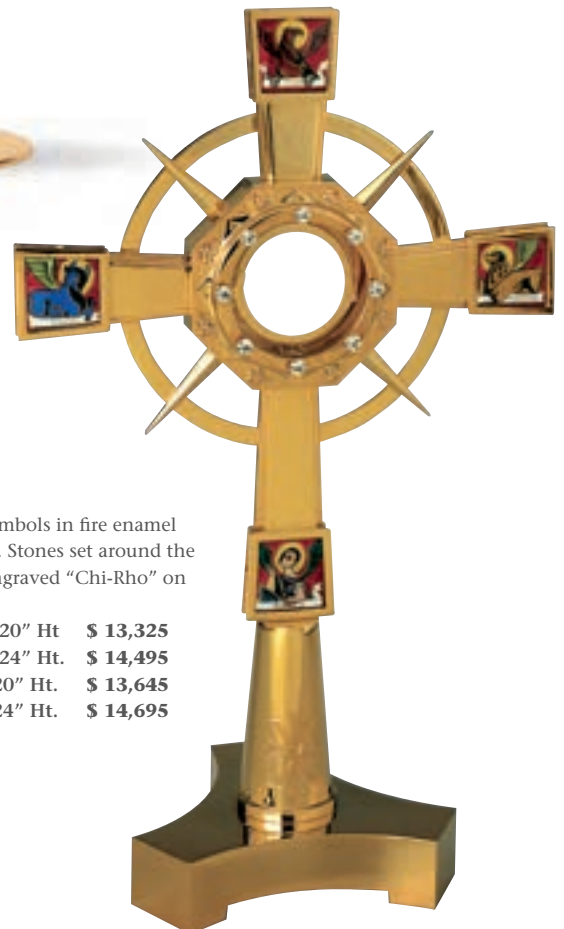

NEW

7285

"Contemporary" Monstrance

Stained glass imitation Wheat and Grape ornamentation. Base entirely sculptured.

17" Ht. Gold Plated **\$ 5,245**

7226

Monstrance

Evangelists' symbols in fire enamel over silver foil. Stones set around the Luna. Hand engraved "Chi-Rho" on stem.