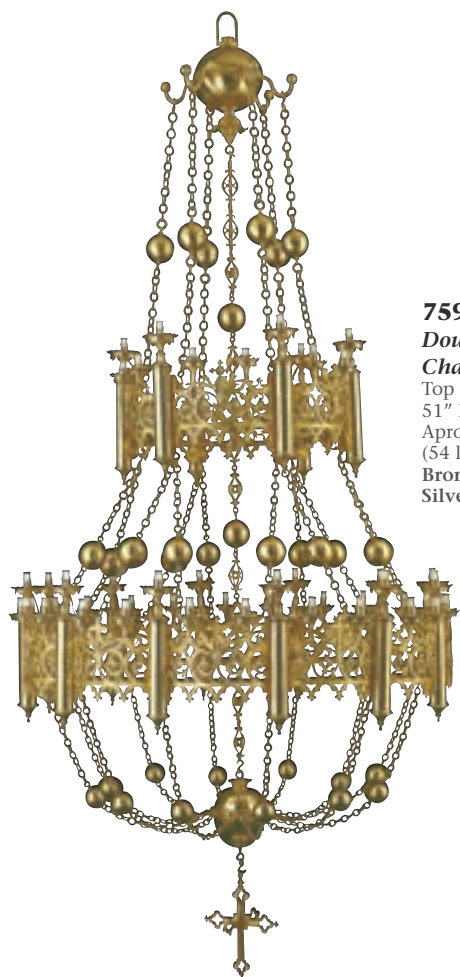

CEILING CHANDELIERS

Crafted in sand cast bronze, these cathedral-style chandeliers can be supplied with one, two or three bodies as they are shown on this page fully electrified per U.S. standards oven baked lacquer for durability. An attractive hand wrought bracket is also available to hang them from a wall.

7595-1
Triple Body Ceiling Chandelier
Body diameters from top to bottom
are 28" - 51" - 67"
Aproximate total height 12 feet
(90 lights).
Bronze finish   **$ 85,995**
Silverplate   **$ 90,295**

7595-2
Double Body Ceiling Chandelier
Top Body is 28" Dia., lower body is
51" Dia.
Aproximate total height 10 feet
(54 lights).
Bronze finish   **$ 54,395**
Silverplate   **$ 57,495**

7595-3
Single Body Ceiling Chandelier
Top Body is 28" Dia. (18 lights).
Aproximate total height 5 1/2 feet.
Bronze finish   **$ 21,495**
Silverplate   **$ 22,695**

*Please check delivery charges depending on destination.

*Bulbs not included.