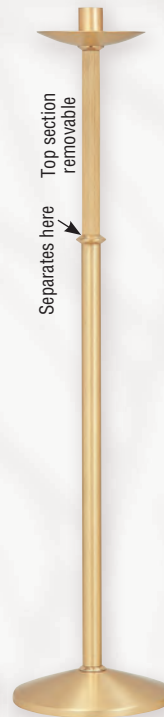

K602
Processional Torch
44"H., 10½" base, 1½" socket. Separates at node. Shaft of top section has textured finish. Satin brass
$745.00
Satin bronze
$785.00
Polished brass
$920.00
Polished bronze
$960.00