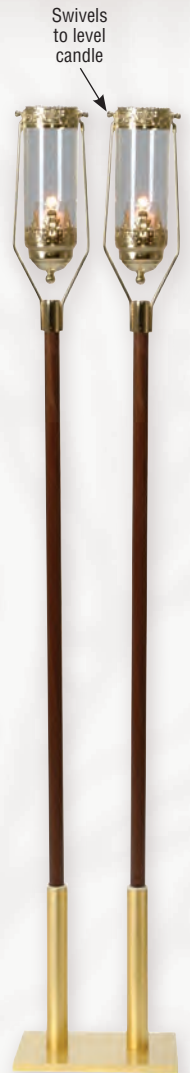

K537
Swinging Processional Torch/Pew End Torch
Brass plated with 1" dia. shaft of solid walnut (color and grain may vary). 60"H. overall. 3" x 8" glass globe included. 10-hour votive glass holder. Torch always remains in upright position no matter what angle you hold the shaft.
$385.00 ea.