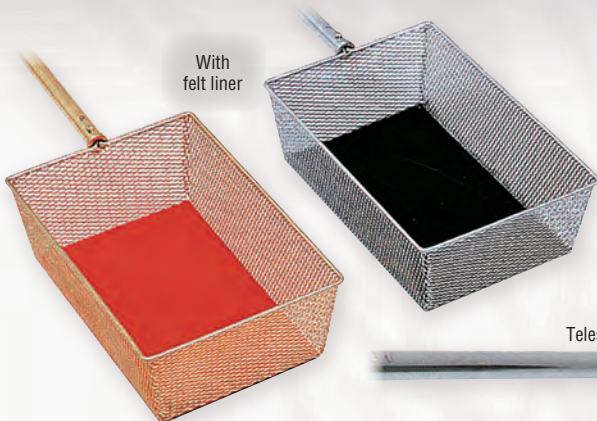

Collection Baskets & Plates

With felt liner

K448★ Collection Basket
Nickel or brass plated.
Telescoping handle extends 45" to 66".
Basket is 8" x 12" x 4" deep.
Nickel with telescoping handle... **$445.00**
Nickel with 3' rigid handle... **$365.00**
Brass with telescoping handle... **$465.00**
Brass with 3' rigid handle... **$380.00**

Telescoping handle