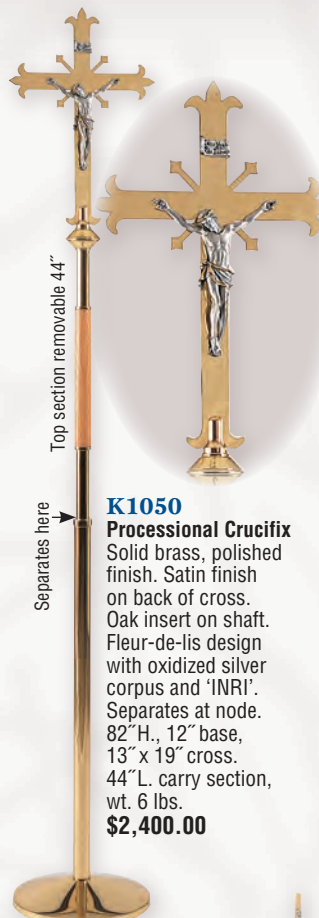

**K1040**  
**Processional Cross**  
Solid brass, polished finish. Oak wood insert. Celtic design with four ruby glass stones. Separates at center node. 82" H., 12" base, 13" x 18" cross. 44" L. carry section, wt. 5 lbs.  
**\$2,300.00**