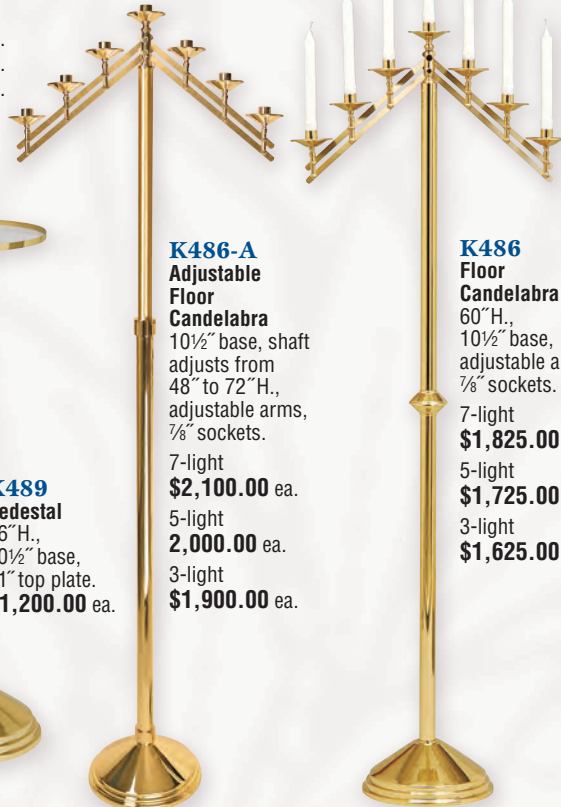

**K482  
Altar Candelabra**  
Adjustable arms,  
7/8" sockets.  
Candles not included.  
7-light, 18" H., 7" base **\$1,075.00** ea.  
5-light, 16" H., 6" base **\$1,025.00** ea.  
3-light, 14" H., 5" base **\$965.00** ea.

**K487  
Paschal  
Candle  
Holder**  
Low profile.  
28" H.,  
12" base,  
2 1/2" socket.  
**\$1,075.00** ea.

Ring Tray 4 3/4" dia.  
**K134-G** 24k gold plated  
**\$80.00**  
**K134-SS** Stainless steel  
**\$65.00**

**K489  
Pedestal**  
36" H.,  
10 1/2" base,  
11" top plate.  
**\$1,200.00** ea.

**K486-A  
Adjustable  
Floor  
Candelabra**  
10 1/2" base, shaft  
adjusts from  
48" to 72" H.,  
adjustable arms,  
7/8" sockets.  
7-light  
**\$2,100.00** ea.  
5-light  
**2,000.00** ea.  
3-light  
**\$1,900.00** ea.