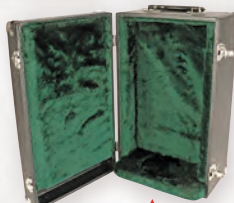

K159★
Monstrance Case
For monstrances with maximum dimensions of 18"H., 11" face and 6 1/2" base.
$610.00