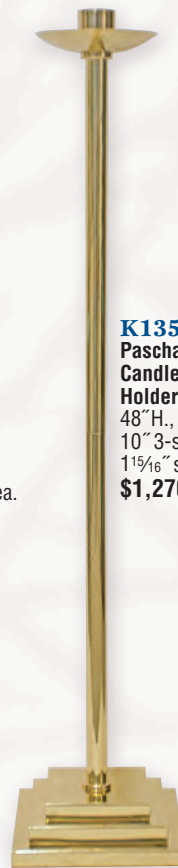

K1355★
Paschal
Candle
Holder
48" H.,
10" 3-step base,
1½" socket.
$1,270.00