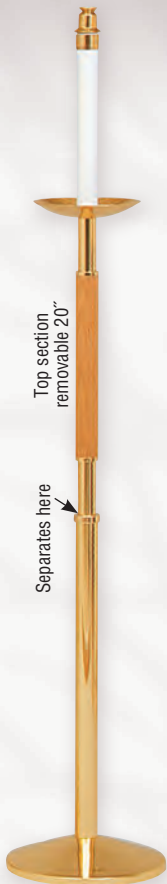

Processional Torches

★ **Made in USA**

K491
Processional Candlestick
Solid brass with oak wood highly polished and clear lacquered. Separates at node for processional use. 44"H. to bobèche, 10½" base, 1½" socket. *Candles not included.*
$1,075.00 ea.
Plexiglass Wax Protector
$27.50 extra