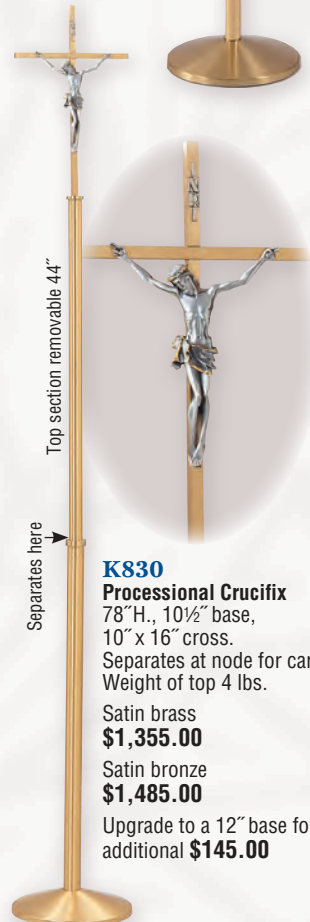

K1050
Processional Crucifix
Solid brass, polished finish. Satin finish on back of cross. Oak insert on shaft. Fleur-de-lis design with oxidized silver corpus and 'INRI'. Separates at node. 82" H., 12" base, 13" x 19" cross. 44" L. carry section, wt. 6 lbs.
$2,400.00

K1060
Processional Cross
Solid brass, two-tone finish. Cross with budded ends, filigree on face and oxidized silver 'IHS'. Separates at node. 82" H., 12" base, 13" x 18" cross. 44" L. carry section, wt. 5 lbs.
$2,485.00

K830
Processional Crucifix
78" H., 10½" base, 10" x 16" cross. Separates at node for carrying. Weight of top 4 lbs.
Satin brass
$1,355.00
Satin bronze
$1,485.00
Upgrade to a 12" base for an additional **$145.00**