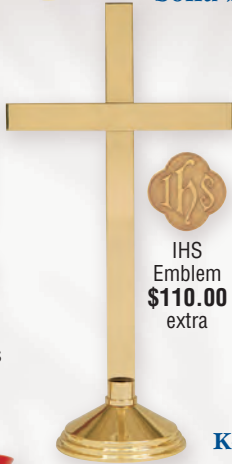

Sanctuary Appointments

Solid brass. High polished finish and clear lacquered. ★ **Made in USA**

K481 Cross
24" H., 7" base.
$845.00 ea.

K480 Candlestick
12" H., 5" base,
7/8" socket.
Candle not included.
$545.00 ea.