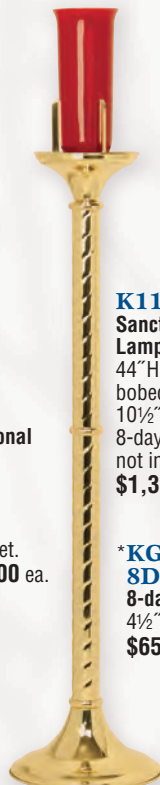

K1132 Altar Candelabra
Adjustable arms,
7/8" sockets. Candles not included.
7-light,
18"H., 7" base . . . **$1,200.00 ea.**
5-light,
16"H., 7" base . . . **$1,150.00 ea.**
3-light,
14"H., 5" base . . . **$1,090.00 ea.**

K1138
**Processional
Candle
Holder**
42"H.,
9" base,
1 1/2" socket.
$1,325.00 ea.

K1133
**Sanctuary
Lamp**
44"H. to
bobeche,
10 1/2" base.
8-day glass
not included.*
$1,365.00 ea.

***KGLOBE-
8DAY**
8-day Glass
4 1/2" x 10".
$65.00