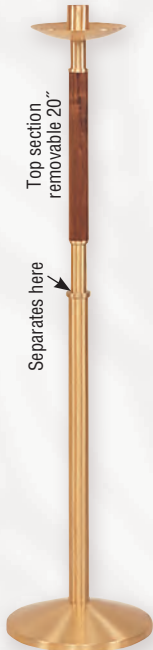

K631
Processional Candlestick
Satin bronze with walnut insert on staff. 42"H., 10½" base, 1½" socket. Separates at node.
$1,085.00 ea.
Oak and satin brass available.