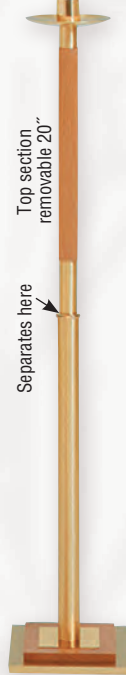

**K631**  
**Processional Candlestick**  
Satin bronze with walnut insert on staff. 42"H., 10½" base, 1½" socket. Separates at node.  
**\$1,085.00** ea.  
Oak and satin brass available.

**K131**  
**Processional Candlestick**  
Combination oak and satin brass. 42"H., 8" sq. base, 1½" sockets.  
**\$675.00** ea.