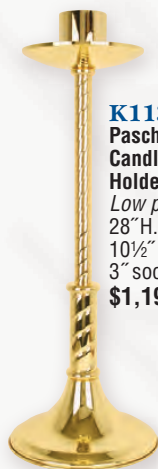

K1135-LP
**Paschal
Candle
Holder**
Low profile.
28"H.,
10 1/2" base,
3" socket.
$1,195.00 ea.