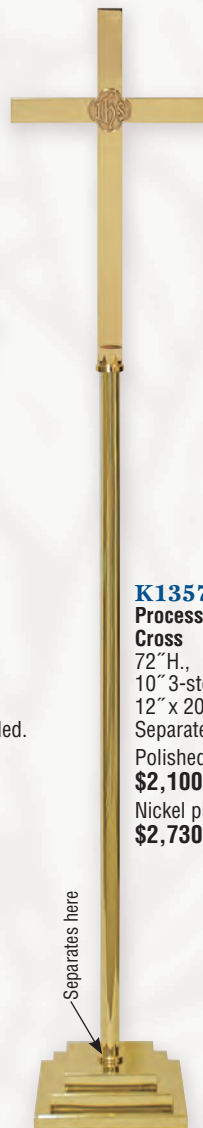

K1357
Processional Cross

72"H., 10" 3-step base, 12" x 20" cross. Separates at base. Polished brass **$2,100.00**
Nickel plated **$2,730.00**