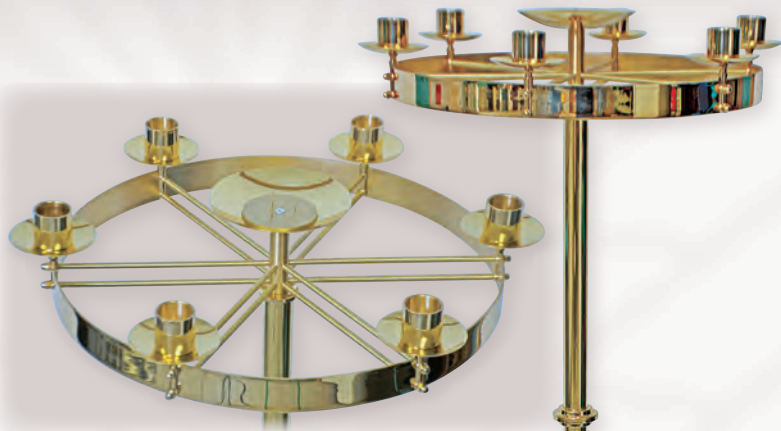

Lenten Items

K619★
Lenten Wreath
Solid brass, two-tone finish.
48" H. to top of ring,
12" base, 21" ring,
6 positions on outer ring,
1½" sockets.
Center adaptable to
any size candle.
$2,595.00