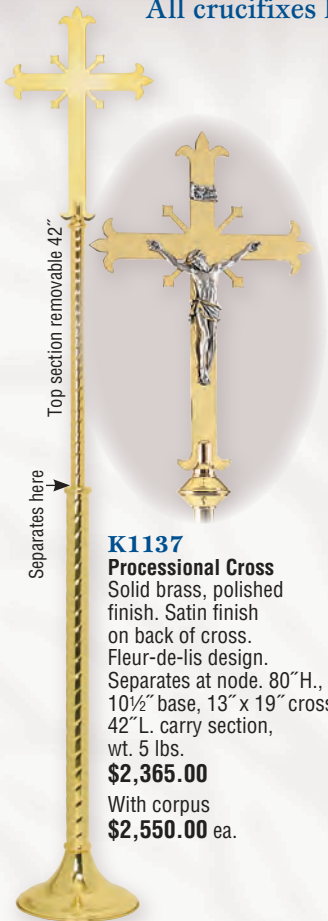

Processional Crucifixes & Candlesticks

All crucifixes have the option of replacing corpus with an IHS emblem

★ Made in USA

K1137
Processional Cross
Solid brass, polished finish. Satin finish on back of cross. Fleur-de-lis design. Separates at node. 80" H., 10½" base, 13" x 19" cross. 42" L. carry section, wt. 5 lbs.
$2,365.00
With corpus
$2,550.00 ea.