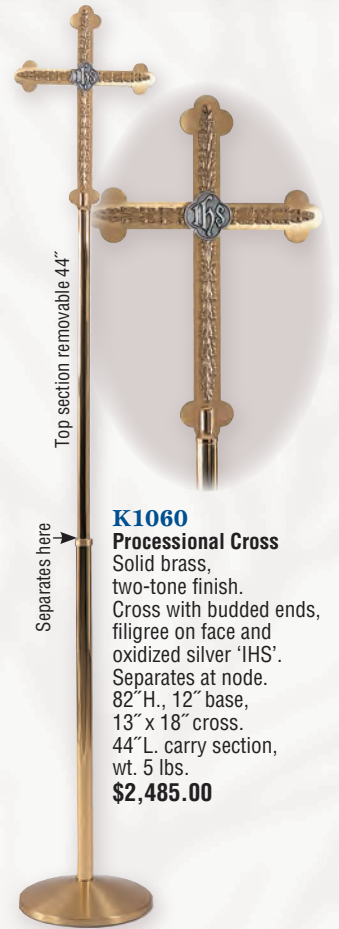

Processional Crucifixes & Candlesticks

All crucifixes have the option of replacing corpus with an IHS emblem

★ Made in USA