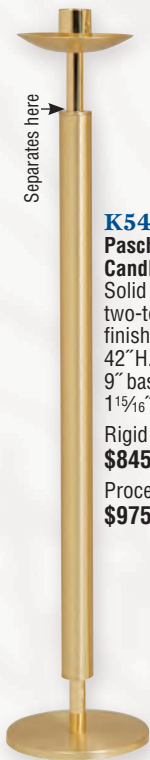

Separates here

K540★
Paschal
Candlestick
Solid brass,
two-tone
finish.
42" H.,
9" base,
1½" socket.
Rigid
$845.00
Processional
$975.00