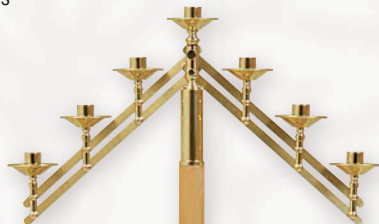

K756
Floor Candelabra
60"H., 10 1/2" base,
adjustable arms,
7/8" sockets.
7-light **$1,760.00** ea.
5-light **$1,660.00** ea.
3-light **$1,560.00** ea.