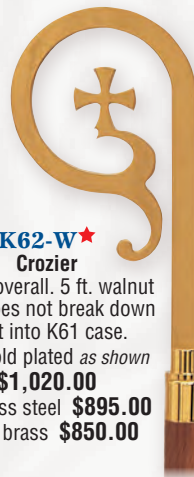

K62-W★

Crozier

72" H. overall. 5 ft. walnut staff does not break down to fit into K61 case.

24k gold plated as shown

$1,020.00

Stainless steel **$895.00**

Satin brass **$850.00**