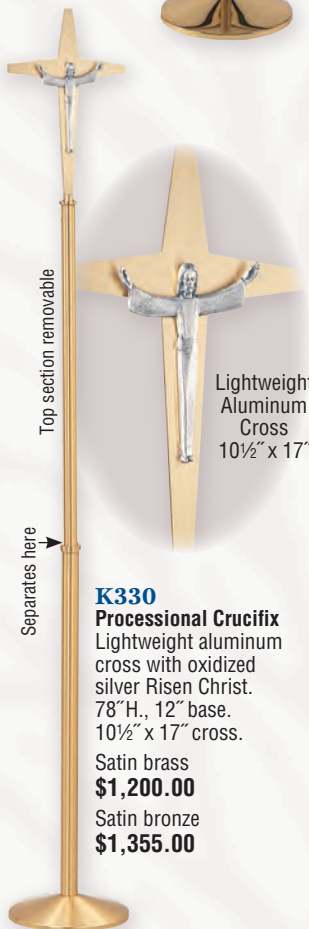

K330
Processional Crucifix
Lightweight aluminum cross with oxidized silver Risen Christ. 78" H., 12" base, 10½" x 17" cross.
Satin brass
$1,200.00
Satin bronze
$1,355.00