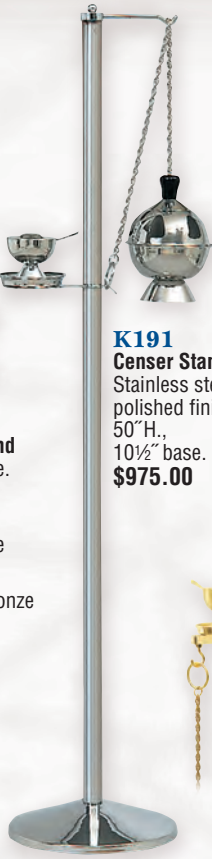

**KSPOON★**

**Spoon only**

24k gold plated . . \$19.00  
Stainless steel . . \$9.50

**K911 Censer and Boat**

Censer: 9" H., 5" dia. bowl.

Boat: 5½" H., 4¼" bowl. 4-chain censer with boat in oxidized silver with gold cross on boat.

# Censer Stands

Items shown on censer stands not included. ★ **Made in USA**

Removable reservoir sprinkler included →

**K156 Censer Stand**  
50"H., 9" base.  
Satin brass **\$695.00**  
Polished brass **\$895.00**  
Satin bronze **\$780.00**  
Polished bronze **\$980.00**

**K188 Censer Stand**  
Solid bronze. 50"H. 9" base.  
Satin bronze **\$780.00**  
Polished bronze **\$980.00**

**K191 Censer Stand**  
Stainless steel, polished finish. 50"H., 10½" base. **\$975.00**

**K193 Wall Bracket**  
Back plate 2" x 10", ext. 10" from wall.  
Two-tone brass **\$495.00**  
Satin bronze... **\$535.00**