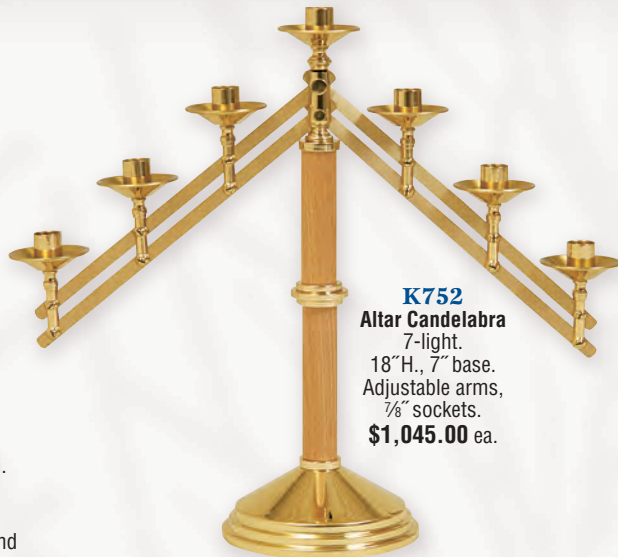

K409
Holy Water Sprinkler
with Stand
Reservoir type. 10 1/2"H.
2 oz. cap. stainless
steel sprinkler.
With polished brass stand
$435.00
K409-GOLD
With 24k gold plated stand
$545.00

K752
Altar Candelabra
7-light.
18"H., 7" base.
Adjustable arms,
7/8" sockets.
$1,045.00 ea.