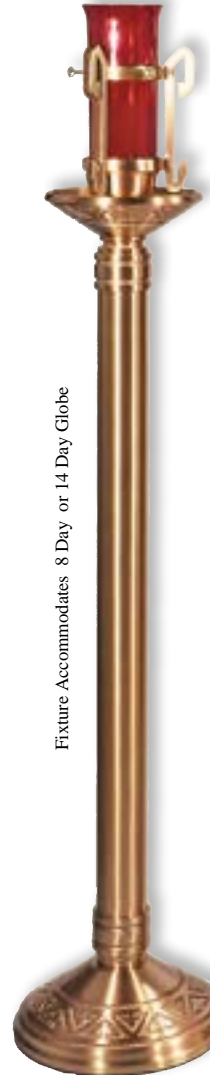

Fixture Accommodates 8 Day or 14 Day Globe

1. **99SSL40**
   A - 44" ht. 11 1/2" dia. Base
   ⚡ $2,150 ea. 🏠 $2,430 ea.
   B - 48" ht. 14" dia. Base
   ⚡ $2,980 ea. 🏠 $3,295 ea.