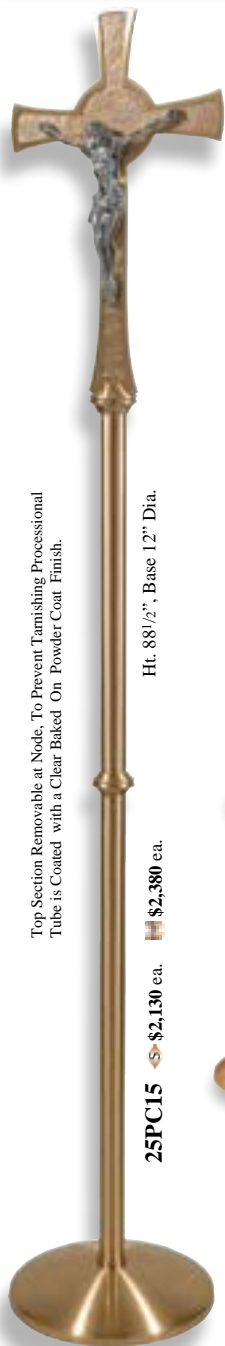

2515 CORRELATIVE APPOINTMENTS

Made of Bronze. Satin Finish. Brass is 10% Additional. All Candlesticks and Candelabra are Supplied with Clear Plastic Wax Protectors. Flower Vases are Supplied with Heavy Gauge Non-Corrosive Plastic Liners. Candlesticks: Altar and Floor are Supplied with 1 1/2" Sockets. Candelabra: Three Lite, Altar and Floor Supplied with 1 1/2" Sockets. Five and Seven Lite Supplied with 7/8" Sockets. **DURABLE OVEN BAKED FINISH**

Top Section Removable at Node, To Prevent Tarnishing Processional Tube is Coated with a Clear Baked On Powder Coat Finish.

Ht. 88 1/2", Base 12" Dia.

25PC15 $2,130 ea. $2,380 ea.