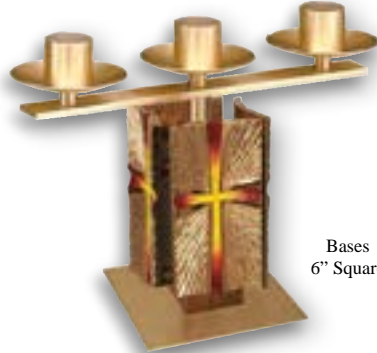

21ACL55

Height 8 1/2"
3 Lite, Width 14"
5 Lite, Width 17"
7 Lite, Width 19"

EC
$1,550 ea.
$1,790 ea.
$2,030 ea.

SB
$1,240 ea.
$1,475 ea.
$1,720 ea.

Bases
6" Square