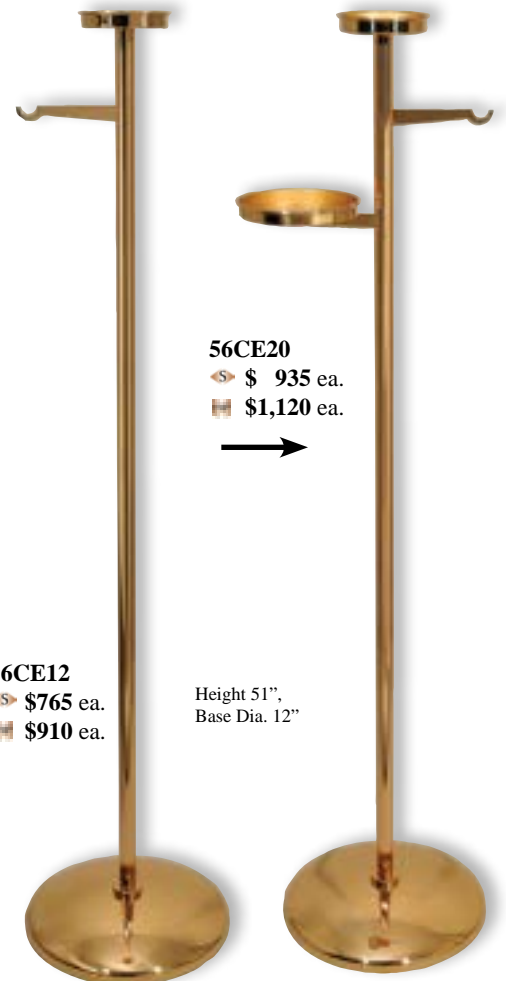

FLOOR CENSER STANDS

56CE20
⤵ $ 935 ea.
▣ $1,120 ea.

Height 51",
Base Dia. 12"

Combined Antique Textured Cast Bronze Covers with Satin or High Polish Bronze Finish

67CEN15
⤵ $680 set ▣ $815 set
2.30 lbs. +/-

Illustrated in
High Polish