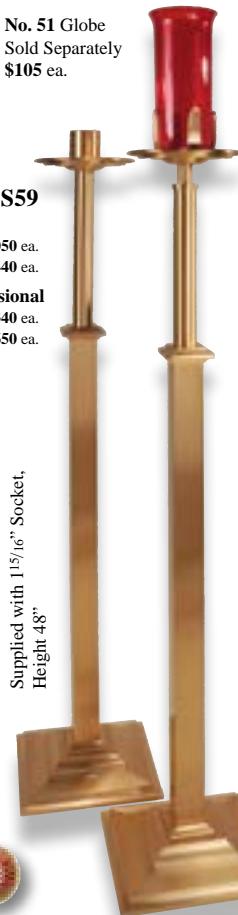

59PC59
Height 89"
$2,800 ea.
$3,380 ea.

Arm Widths
3 Lite, 19 3/4"
5 Lite, 24"
7 Lite, 29 1/2"

59PCS59
Fixed $2,050 ea. $2,440 ea.
Processional $2,340 ea. $2,650 ea.

Height 44"

Supplied with 1 15/16" Socket, Height 48"

59FC59
Fixed $1,925 ea. $2,215 ea.
Processional $2,180 ea. $2,495 ea. v

Bases 10 1/4" Sq.