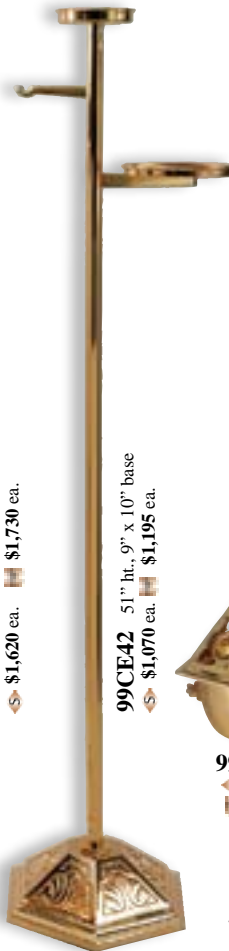

99FC42W-P
Processional with Optional Oak Wood Column
44" ht. Base 9" x 10"
$1,620 ea. $1,730 ea.

99CE42 51" ht., 9" x 10" base
$1,070 ea. $1,195 ea.