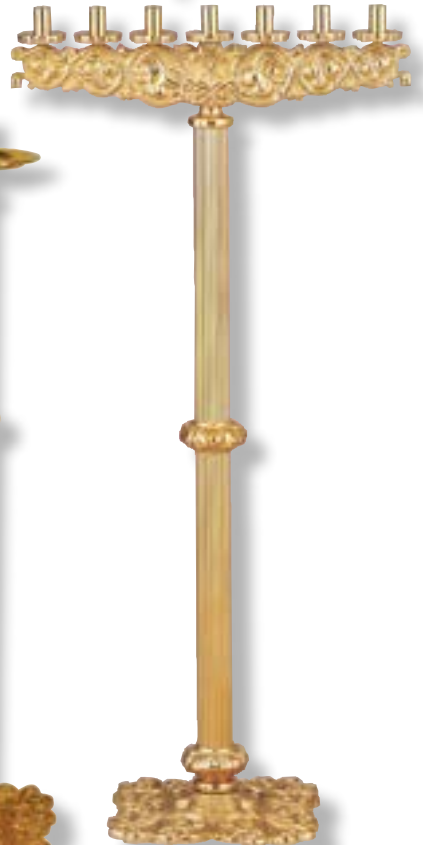

61SSL93
Height 48"
\$2,390 ea.

61PCS93
Height 48"
\$2,235 ea.

61FC93F
Height 44"
\$1,840 ea.

61FC93P
Fixed \$1,372 ea.
Processional \$1,620 ea.

61FCL93 Height 44"
3 Lite Width 24 1/2", \$3,495 ea.
5 Lite Width 15 1/2", \$3,745 ea.
7 Lite Width 24 1/2", \$4,000 ea.