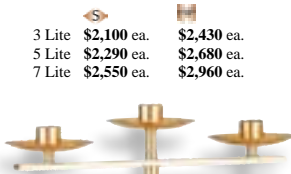

3 Lite ~~$2,100~~ ea. **$2,430** ea.
5 Lite ~~$2,290~~ ea. **$2,680** ea.
7 Lite ~~$2,550~~ ea. **$2,960** ea.

57FC57
Height 44"
Fixed
~~$1,795~~ ea. **$2,130** ea.
Processional
~~$2,050~~ ea. **$2,450** ea.

No. 51 Globe Sold
Separately $105 ea.