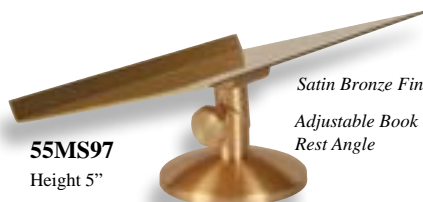

55MS97
Height 5"

Satin Bronze Finish
Adjustable Book Rest Angle

$970 ea. $1,150 ea.