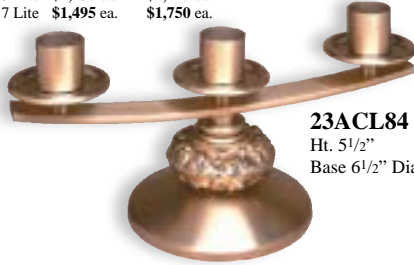

SB
 \$2,030 ea.
 \$2,235 ea.
 \$2,485 ea.

Height 44"

Supplied with 1 15/16" Socket

21PCS55
 Height 48"

Fixed **EC:** \$2,030 ea.
 Processional **EC** \$2,280 ea.
 Fixed **SB** \$1,720 ea.
 Processional **SB** \$1,965 ea.

Bases
 12" Square

21FC55
 Height 40"

Fixed **EC:** \$1,995 ea.
 Processional **EC:** \$2,230 ea.
 Fixed **SB** \$1,580 ea.
 Processional **SB** \$1,845 ea.

21SSL55
 Height 48"

Base 12" Square
EC: \$2,150 ea.
SB: \$1,960 ea.

No. 10
 Globe Sold Separately
 \$155 ea.

21PC55

EC: \$2,970 ea.
SB \$2,860 ea.

Bases 12" Square

Processional Units are
 Coated with a Clear Baked
 On Powder Coat Finish

2384 CORRELATIVE APPOINTMENTS

Made of Bronze. Satin Finish. Candlesticks and Candelabra are Supplied with Clear Plastic Wax Protectors. Altar and Floor Candlesticks are Supplied with 1 1/2" Sockets. Candelabra: Three Lite, Altar and Floor are Supplied with 1 1/2" Sockets. Five and Seven Lite Candelabra are Supplied with 7/8" Sockets. **DURABLE OVEN BAKED FINISH**

3 Lite **\$1,025 ea.** **\$1,180 ea.**
 5 Lite **\$1,230 ea.** **\$1,445 ea.**
 7 Lite **\$1,495 ea.** **\$1,750 ea.**

23ACL84
 Ht. 5 1/2"
 Base 6 1/2" Dia.

Cross Height 22", Width 13"
 Cast Aluminum Corpus of
 Oxidized Finish