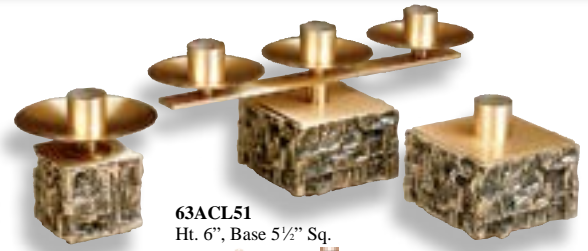

- **63AC51**
  Ht. 6", Base 5 1/2" Sq.
  3 Lite $1,145 ea. $1,370 ea.
  5 Lite $1,350 ea. $1,650 ea.
  7 Lite $1,610 ea. $1,945 ea.
- **63C51**
  Ht. 3 1/2"
  Base 5 1/2" Sq.
  $790 ea. $940 ea.