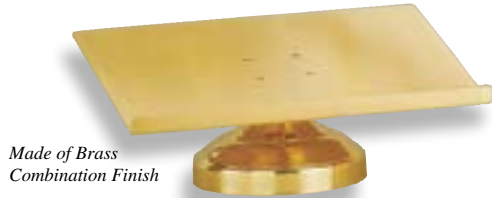

Made of Brass
Combination Finish

23MS23 Ht. 6", Base Dia. 7" $1,075 ea.

Book Rest
Width 12 3/4",
Depth 13",
Front ht. 8 1/4"

99MS40
$1,230 ea.
$1,390 ea.