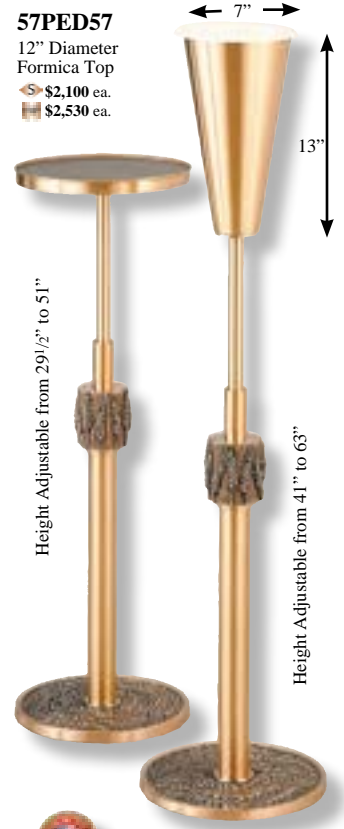

57ASL57
Height 4 3/4", Base 5 1/2" Dia.
~~\$495~~ ea. **\$590** ea.

Vase Receptacle
A - Ht. 10", Dia. 5"
B - Ht. 13", Dia. 7"

57AFV57
A - Height 11 1/2"
~~\$710~~ ea. **\$825** ea.
B - Height 14 1/2"
~~\$890~~ ea. **\$1,035** ea.

No. 51 Globe Sold
Separately \$105 ea.

57SSL57
Height 48"
~~\$1,970~~ ea. **\$2,360** ea.

Bases
12" Dia.

Supplied with
1 15/16" Socket

57PCS57
Height 48"
~~\$1,860~~ ea. **\$2,230** ea.

57PED57
12" Diameter
Formica Top
~~\$2,100~~ ea. **\$2,530** ea.

Height Adjustable from 29 1/2" to 51"

57FFV57
~~\$2,280~~ ea. **\$2,750** ea.

Height Adjustable from 41" to 63"

Top Section Removable at Node, Available with Crucified Corpus
To Prevent Tarnishing Processional Tube is Coated with a Clear Baked On Powder Coat Finish