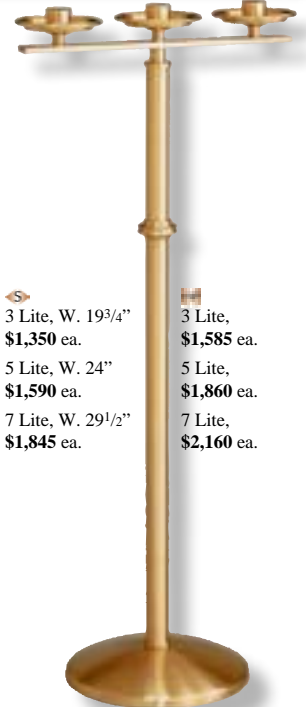

25C15
Ht. 18", Base Dia. 5 1/2"
\$570 ea. \$685 ea.

S25C15
\$450 ea. \$540 ea.

Ht. 3 1/2", Base 5 1/2" Dia.

25ACL15
Ht. 3 3/4", Base Dia. 5 1/2"

No. 51
Globe Sold Separately \$105 ea.
3 Lite \$770 ea. \$925 ea.
5 Lite \$995 ea. \$1,195 ea.
7 Lite \$1,500 ea. \$1,500 ea.

12" Diameter Formica Top

Height Adjustable from 36" to 57"

25PED15
\$1,020 ea. \$1,240 ea.

Receptacle Ht. 13", Dia. 7"

Height Adjustable from 41" to 62"

Bases 12" Dia.

25FFV15
\$1,195 ea. \$1,450 ea.

Top Section Removable at Node, To Prevent Tarnishing Processional Tube is Coated with a Clear Baked On Powder Coat Finish.

25FC15
Ht. 44", Base Dia. 12"
Fixed \$910 ea. \$1,090 ea.
Processional \$1,120 ea. \$1,330 ea.

Ht. 44" \$1,065 ea. \$1,275 ea.
Ht. 48" \$1,195 ea. \$1,435 ea.

25FCL15
Ht. 44", Base Dia. 12"

3 Lite, W. 19 3/4" \$1,350 ea.
5 Lite, W. 24" \$1,590 ea.
7 Lite, W. 29 1/2" \$1,845 ea.
3 Lite, \$1,585 ea.
5 Lite, \$1,860 ea.
7 Lite, \$2,160 ea.