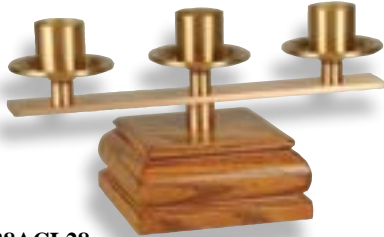

Globe Sold Separately \$ 105 ea.

28BSL28

Wall Plate
Ht. 13 3/4", W. 3 5/8"
Projection 10"
\$800 ea.

Vase Receptacle
A- Ht. 10", Dia. 5"
B- Ht. 13", Dia. 7"

Base 6" Sq.

28AFV28

A- Ht. 13 3/4", \$700 ea.
B- Ht. 16 3/4", \$850 ea.

No. 51 Globe Sold Separately \$105 ea.

Height 44"

Supplied with 1 15/16" Socket

Bases 12" Square

28C28

Height 4 1/4", Base 6" Square
\$510 ea.

28ACL28

Height 5"
Base 6" Sq.
3 Lite, Width 14", \$ 910 ea.
5 Lite, Width 17", \$1,120 ea.
7 Lite, Width 19", \$1,340 ea.

28FC28

Fixed, \$1,650 ea.
Processional, \$1,885 ea.

28SSL28

Height 44", \$1,700 ea.
Height 48", \$1,840 ea.

28PCS28

Height 44", \$1,520 ea.
Height 48", \$1,650 ea.

Cross
Ht. 22 3/4",
W. 16 1/2"
Cast Aluminum
Corpus