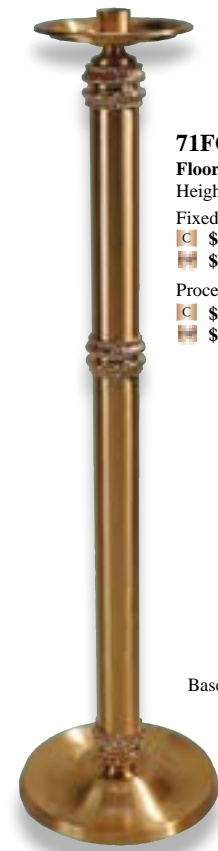

71FC30
Floor Candlestick
Height 44"
Fixed:
☐ $2,000 ea.
■ $2,190 ea.
Processional:
☐ $1,800 ea.
■ $1,975 ea.