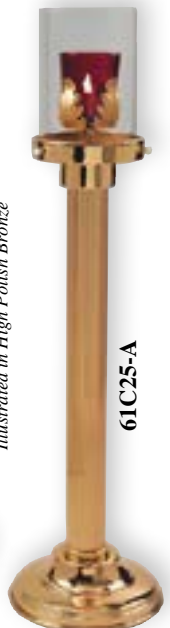

61C25-A

PROCESSIONAL TORCHES, GLOBES, ELECTRIC SANCTUARY LAMPS, FLOWER VASE & HOLY WATER FONT LINERS

= HIGH POLISH = COMBINATION = SATIN

10HWB33
Holy Water Font
Bronze Bowl 3" Dia.
 \$95 ea. \$83

10HWL33, \$45 ea.
Holy Water Font Liner
3" Dia. Clear Acrylic