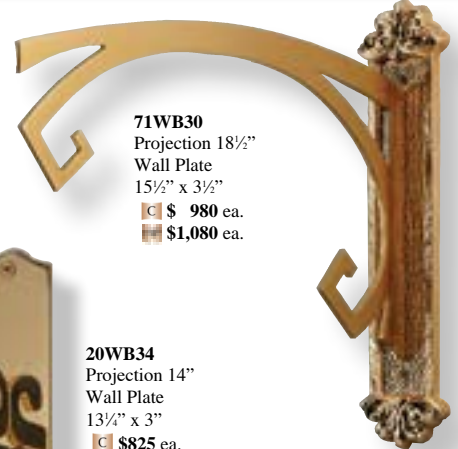

71WB30
Projection 18 1/2"
Wall Plate
15 1/2" x 3 1/2"
☐ $ 980 ea.
■ $1,080 ea.