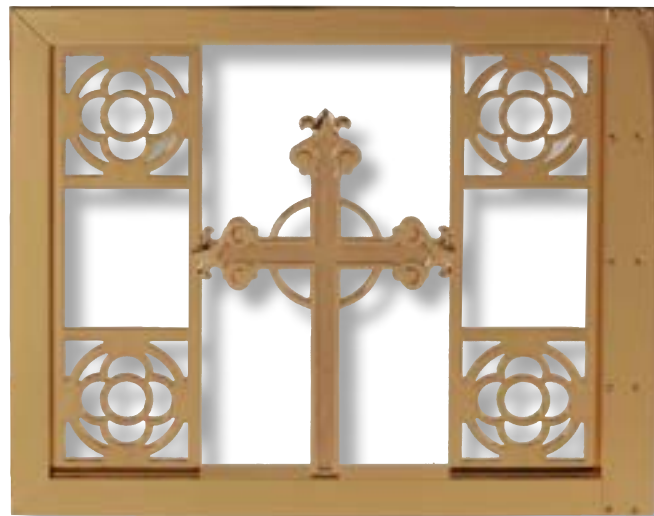

PRODUCT INDEX

Advent Wreaths	62
Ambries	68
Banner Stands	68
Baptismal Fonts & Accessories	65
Bells: Altar & Sanctuary	55
Bobeches	69
Candle Followers	69
Candle Tubes	66
Candelabra, Altar	8-43
Candelabra, Floor	8-43
Candlestick, Acolyte	66
Candlestick, Altar	8-43
Candlestick, Floor	8-42
Candlestick, Paschal	8-42
Censers & Boats	54
Censer Stand	30,35,38,40,42,54
Christmas Wafers	70
Communion Hosts	70
Consecration Candle Holders	10,13,14,28,3,,39,41,46
Correlative Appointments	8-42
Cross, Altar	8-42
Cross, Outdoor, Free Standing & Wall	71
Crucifix Processional	8-42,44-45
Holy Water Dispenser	66
Holy Water Font	8-42,52-53
Holy Water Pot	10,13,35,39,40,42,51
Hymn Board	68
Missal Stand	8-42,56
Mysteries of the Rosary	57
Offering Box	56
Outdoor Crosses, Free Standing & Wall Mount	71
Pedestal, Adjustable Height, Flower Vase,	11-41
Railings, Custom	72
Sacrarium	64
Sanctuary Lamp Glass Globes	67
Sanctuary Lamp Accessories	67
Sanctuary Lamp, Altar	8-42,50
Sanctuary Lamp, Floor Standing	8-42
Sanctuary Lamp, Hanging & Wall	8-42,48-49
Sockets, Standard	69
Stations of the Cross	58-61
Symbols	47
Tabernacle Chapel Size	6
Tabernacle Exposition	6-7
Tabernacle Free Standing	1-6
Tabernacle Wall Mount	7
Torches: Processional	67
Vase Liners	67
Vases: Altar, Floor, Wall	8-42
Votive Stands	63
Wax Protectors	69