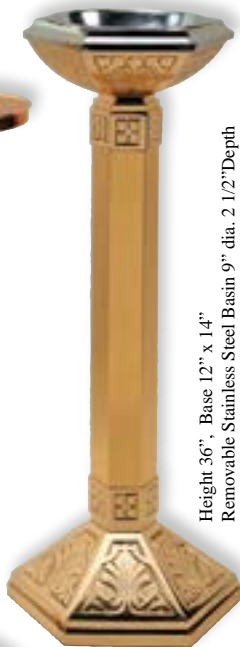

99HSL42-WB

- With Bracket Arm "A"
 \$2,420 ea.
 \$2,840 ea.

99PED42

- \$1,210 ea.
 \$1,290 ea.

Height Adjustable From 34" to 55"
 10" x 12" Base, 12" dia. Formica Top

- F-99HWF42**
 \$2,650 ea.
 \$3,120 ea.