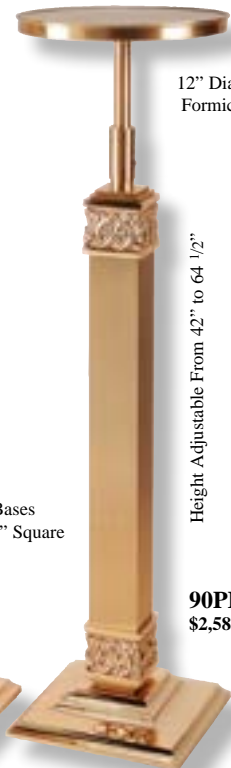

Height Adjustable From 54" to 73"
Supplied with Plastic Liners

90FFV35

\$2,790 ea.

12" Diameter
Formica Top

Bases
10 1/2" Square

Height Adjustable From 42" to 64 1/2"

90PED35

\$2,585 ea.