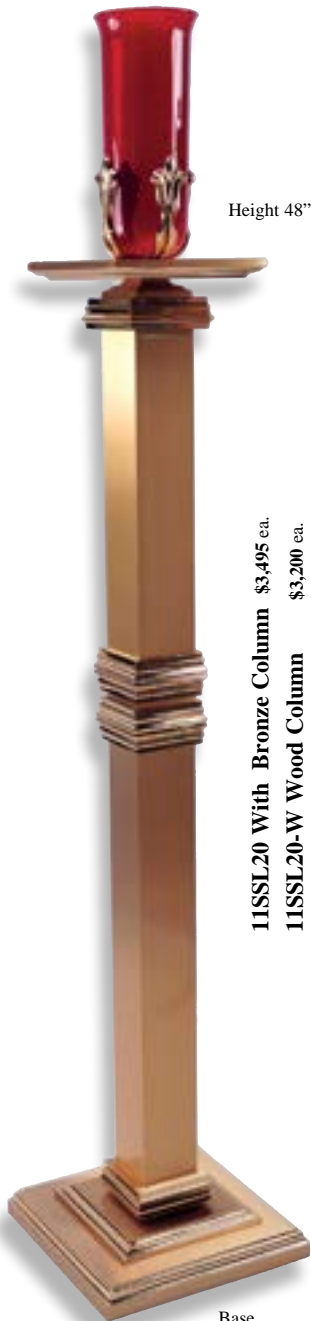

11AC20
\$1,025 ea.
Height 13 1/2"

Base 5 1/2" Sq.

No. 51 Globe Sold Separately **\$105 ea.**

11AFV20
A - Height 13"
\$970 ea.
B - Height 16"
\$1,175 ea.

11ASL20
\$795 ea.

Base 5 1/2" Sq.

Receptacle:
A - 10" Ht., 5" Dia.,
B - 13" Ht., 7" Dia.

11MS20
\$1,225 ea.

Base 7" Sq.
Top 15"W x 11"D
Front Height 5 1/8"

Height 48"

Base
11 1/2" Sq.

11SSL20 With Bronze Column \$3,495 ea.
11SSL20-W Wood Column \$3,200 ea.

Height 44"

Bases
11 1/2" Sq.

Fixed
11FC20-A-F
\$3,100 ea.