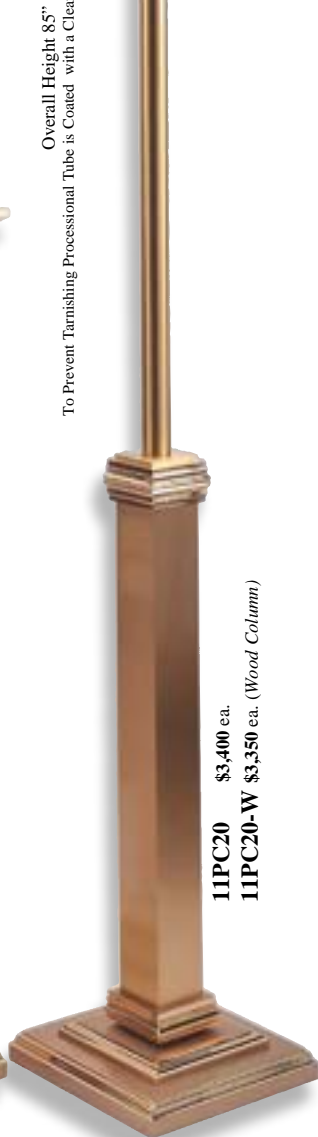

11PCS20-W

11PC20 $3,400 ea.
11PC20-W $3,350 ea. (Wood Column)