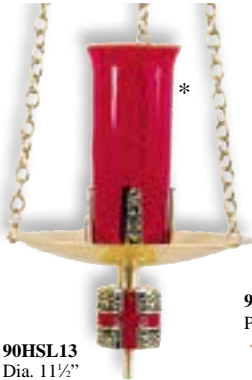

19HSL36
Dia. 11"
$2,250 ea.

90BSL13
Proj. 10 1/2"
$1,370 ea.
$1,500 ea.

90HSL13
Dia. 11 1/2"
$1,435 ea.
$1,590 ea.