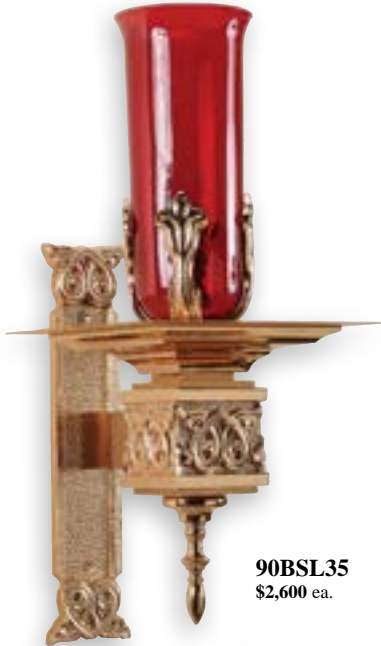

9035 CORRELATIVE APPOINTMENTS

Cast High Relief Bronze Combined with Smooth Satin and High Polish Finish. Candlesticks: Altar and Floor Supplied with 1 1/2" Sockets. Candelabra: 3 Lite Altar and Floor Supplied with 1 1/2" Sockets; Five and Seven Lite Supplied with 7/8" Sockets. All Candlesticks and Candelabra are Supplied with Clear Plastic Wax Protectors. Flower Vases are Supplied with Removable Heavy Gauge Non-tarnishing Plastic Liners. **DURABLE OVEN BAKED FINISH**

No. 51 Globe Sold Separately $105 ea.

90BSL35
$2,600 ea.

Wall Plate 14" x 3 1/4", Projection 11"