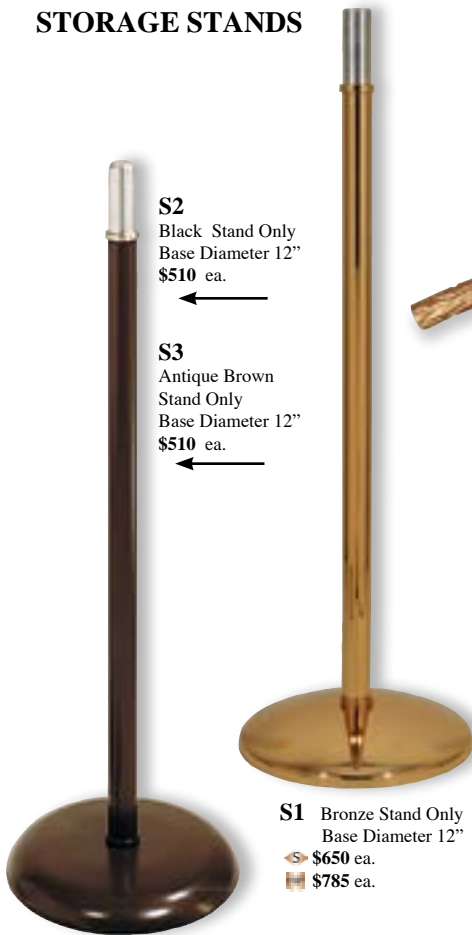

ADDITIONAL STORAGE STANDS

S2
Black Stand Only
Base Diameter 12"
$510 ea.

S3
Antique Brown
Stand Only
Base Diameter 12"
$510 ea.

S1 Bronze Stand Only
Base Diameter 12"
🔗 $650 ea.
🏠 $785 ea.