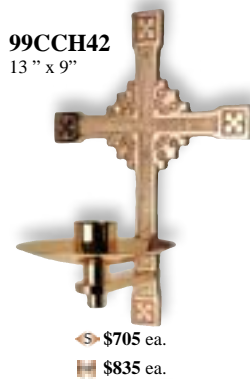

Height 36", Base 12" x 14"
 Removable Stainless Steel Basin 9" dia. 2 1/2" Depth

99AD42-NB

- \$2,100 ea. \$2,625 ea.

Ovrl. Ht. 10 1/2"
 Ovrl Dia. 26"
 Ring Dia. 24"

99CCH42

13" x 9"

- \$705 ea.
 \$835 ea.

99HWF42-5