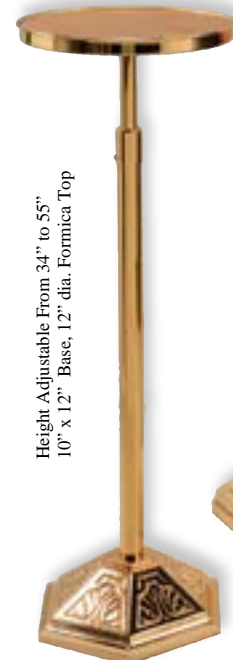

Height Adjustable From 34" to 55"
10" x 12" Base, 12" dia. Formica Top