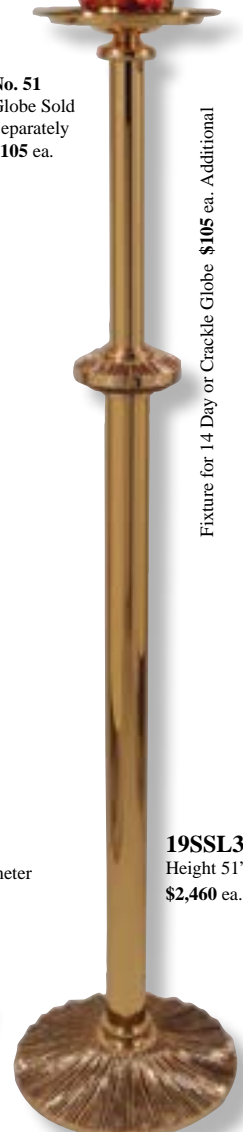

19SSL36
Height 51"
$2,460 ea.

Fixture for 14 Day or Crackle Globe $105 ea. Additional