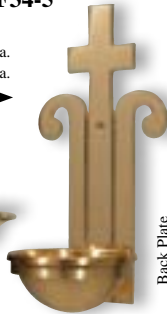

Back Plate
Ht. 12 1/2", W. 6"

ADJUSTABLE HEIGHT PASCHAL CANDLE STAND
39" to 57" ht.

20PCS34-D
C $2,295 ea.
H $2,525 ea.

Supplied with
1 15/16" Sockets

Rotate
Left or Right to
Adjust Height

20SSL34
Overall Ht. 48"

Top Section Removable at Node, To Prevent Tarnishing Processional Tube is Coated with a Clear Baked On Powder Coat Finish. Processional portion weighs 7 1/2 lbs.