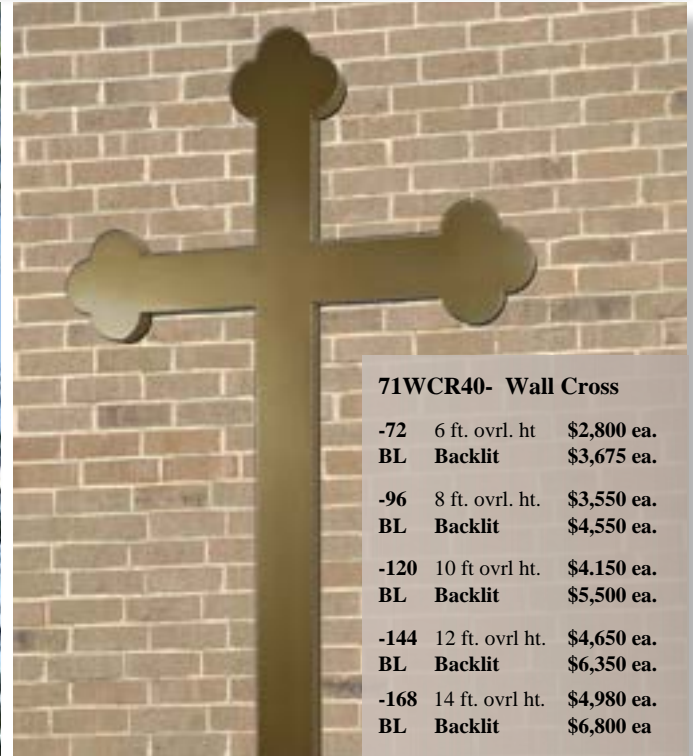

71WCR40- Wall Cross

-72	6 ft. ovrl. ht	$2,800 ea.
BL	Backlit	$3,675 ea.
-96	8 ft. ovrl. ht.	$3,550 ea.
BL	Backlit	$4,550 ea.
-120	10 ft ovrl ht.	$4,150 ea.
BL	Backlit	$5,500 ea.
-144	12 ft. ovrl ht.	$4,650 ea.
BL	Backlit	$6,350 ea.
-168	14 ft. ovrl ht.	$4,980 ea.
BL	Backlit	$6,800 ea.

INDOOR ILLUMINATED CROSS

22FCR40- FREE STANDING

22FCR40-36	36" Height $2,650 ea
22FCR40-48	48" Height $3,200 ea
22FCR40-72	72" Height $3,780 ea

22WCR50- WALL MOUNT

22FCR50-36	36" Height $2,300 ea
22FCR50-48	48" Height $2,590 ea
22FCR50-72	72" Height $3,300 ea

Easy Color Change Via Remote Control
WHITE, CYAN, PURPLE
YELLOW, BLUE, GREEN
RED.