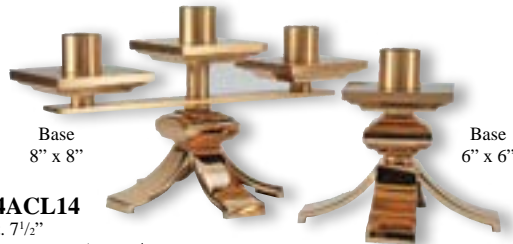

Base 8" x 8"

Base 6" x 6"

44ACL14
Ht. 7 1/2"
3 Lite, W. 15 1/2" $1,590 ea.
5 Lite, W. 20" $1,900 ea.
7 Lite, W. 24 1/2" $2,380 ea.

S44C14 Ht. 5"
$970 ea.

44HSL14-W/B
With Bracket
$3,500 ea.

44HSL14
Without Bracket
$2,650 ea.

No. 51
Globe Sold Separately
$105 ea.

44MS14
$1,170 ea.