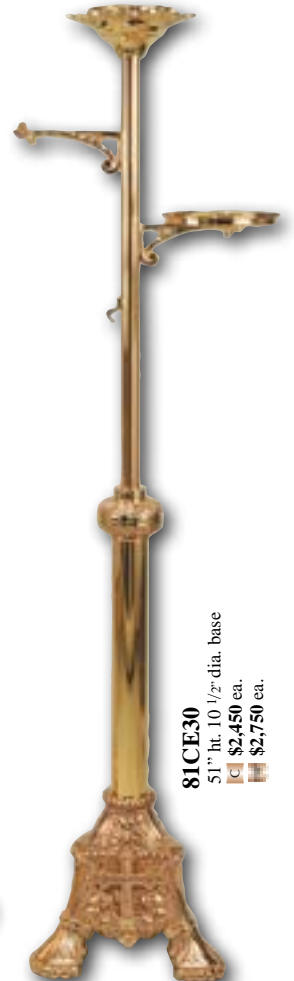

81SSL30 Overall Height 54"
C $4,400 ea. H $4,890 ea.

81CE30
51" ht. 10 1/2" dia. base
C $2,450 ea. H $2,750 ea.