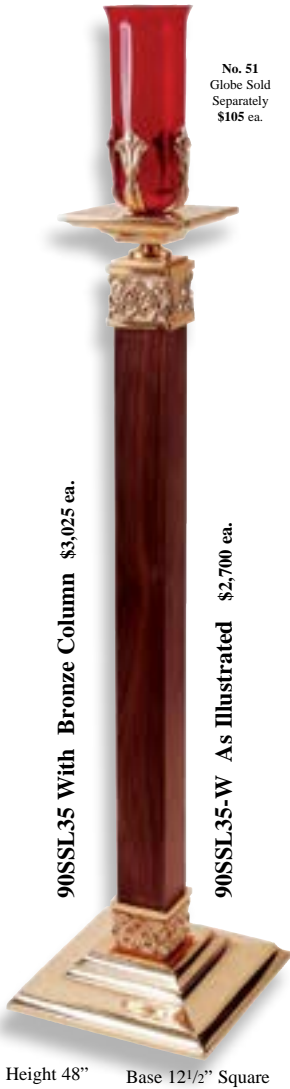

90FC35-P
Processional
$2,650 ea.

9035 CORRELATIVE APPOINTMENTS

Cast High Relief Bronze Combined with Smooth Satin and High Polish Finish. Candlesticks: Altar and Floor Supplied with 1 1/2" Sockets. Candelabra: 3 Lite Altar and Floor Supplied with 1 1/2" Sockets; Five and Seven Lite Supplied with 7/8" Sockets. All Candlesticks and Candelabra are Supplied with Clear Plastic Wax Protectors. Matching Baptismal Font 90BF35 on Page 87 Flower Vases are Supplied with Removable Heavy Gauge Non-tarnishing Plastic Liners. **DURABLE OVEN BAKED FINISH**

Items with Wooden Columns are Walnut with Natural Finish. Oak in Light, Medium or Dark Stain is Available upon request. To Prevent Tarnishing Processional Tubes are Coated with a Clear Baked On Powder Coat Finish.

No. 51
Globe Sold
Separately
$105 ea.

90SSL35 With Bronze Column $3,025 ea.

90SSL35-W As Illustrated $2,700 ea.

Height 48" Base 12 1/2" Square