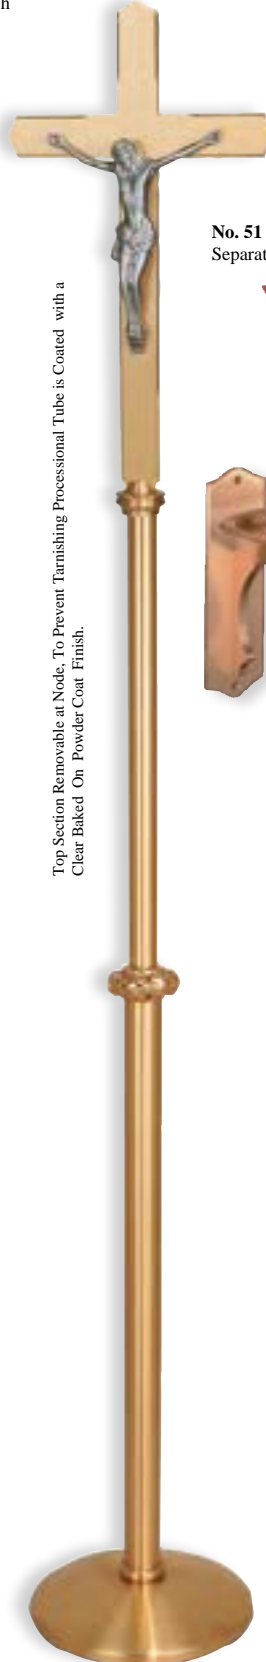

Top Section Removable at Node. To Prevent Tarnishing Processional Tube is Coated with a Clear Baked On Powder Coat Finish.

23HSL84
Height 38"
Bobeche 11 1/2" Dia. Supplied
with 3' of Chain from a
3 Way Junction Plate
Projection 18"
Wall Plate 3" x 13 1/4"

Without Bracket
$1,280 ea.
$1,480 ea.
With Bracket
$2,150 ea.
$2,500 ea.

No. 51 Globe Sold
Separately **$105 ea.**