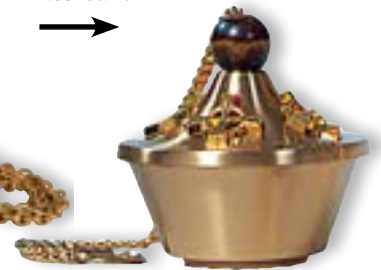

99CEN42
 ⤵ \$755 set
 ▣ \$910 set
 4.5 lbs. +/-
 →

▣ = HIGH POLISH ▣ = COMBINATION ⤵ = SATIN

99CEN49
 ▣ \$875 set
 4.85 lbs. +/-

35CEN19 ▣ \$565 set
 2.00 lbs. +/-
 →

58CEN15 ▣ \$595 set
 2.10 lbs. +/-

58CEN10
 ▣ \$595 set
 2.30 lbs. +/-