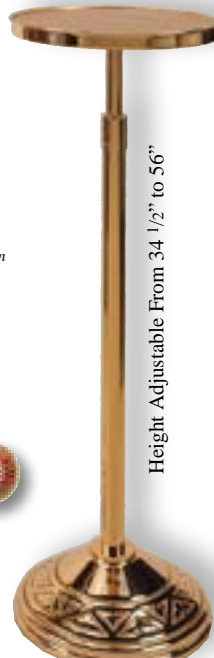

99MS40
 \$1,230 ea.
 \$1,390 ea.

Book Rest
 Width 12 3/4",
 Depth 13",
 Front ht. 8 1/4"

99CE40

\$1,025 ea. \$1,160 ea.
 51" ht., 11 1/2" dia. Base

Illustrated in
 High Polish
 Bronze

99PED40
 11 1/2" dia. Base, 12" dia. Top
 \$1,140 ea.
 \$1,275 ea.