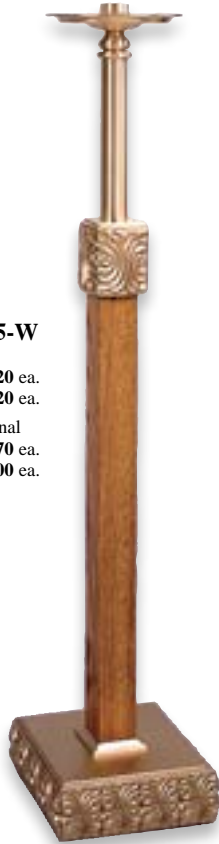

9725 CORRELATIVE APPOINTMENTS

Cast High Relief Bronze Combined with Smooth Satin Finish. Candlesticks: Altar and Floor Supplied with 1 1/2" Sockets. Candelabra: 3 Lite Altar and Floor Supplied with 1 1/2" Sockets; Five and Seven Lite Supplied with 7/8" Sockets. All Candlesticks and Candelabra are Supplied with Clear Plastic Wax Protectors. Flower Vases are Supplied with Removable Heavy Gauge Non-tarnishing Plastic Liners. **DURABLE OVEN BAKED FINISH**

No. 51
Globe Sold
Separately
$105 ea.

Height 48"
Base
9 1/2" Sq.

Items with Columns of Wood are Oak of Light or Dark Finish. To Prevent Tarnishing Processional Tubes are Coated with a Clear Baked On Powder Coat Finish. All Floor Candlesticks Heights 44", Bases 9 1/2" Square.