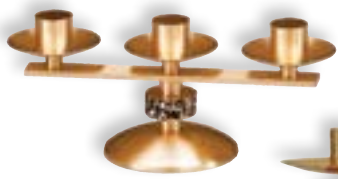

Backplate Height: 8", Width 2"

26ASL11 Height 5"
 \$365 ea. \$405 ea.

6497 CORRELATIVE APPOINTMENTS
 DURABLE OVEN BAKED FINISH
Regal

64AC97
 Height 11 1/2"
 \$625 ea. \$720 ea.

Base 5 1/2" Diameter

3 Lite \$ 900 ea. \$1,030 ea.
 5 Lite \$1,120 ea. \$1,340 ea.
 7 Lite \$1,370 ea. \$1,685 ea.