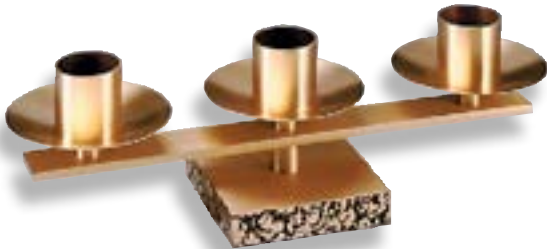

81SSL30 Overall Height 54"
C \$4,400 ea. H \$4,890 ea.

81CE30
51" ht. 10 1/2" dia. base
C \$2,450 ea. H \$2,750 ea.

8220 CORRELATIVE APPOINTMENTS

Made of Bronze, Satin and Antiqued Textured Finishes. Oak Wood, Walnut Color Stained. Candlesticks Supplied with 1 1/2" Sockets and Wax Protectors. Candelabra: Three Lite Altar and Floor Units Supplied with 1 1/2" Sockets and Wax Protectors. Five and Seven Lite Units Supplied with 7/8" Sockets and Wax Protectors. Larger Diameter Sockets Available at Additional Charge. Dark Oak Columns Illustrated. **DURABLE OVEN BAKED FINISH**

82C20
Height 2 1/8",
Base 4" Square
🔗 \$500 ea. 🏠 \$550 ea.

82ACL20
3 Lite \$ 915 ea. 🏠 \$1,025 ea.
5 Lite \$1,140 ea. 🏠 \$1,285 ea.
7 Lite \$1,400 ea. 🏠 \$1,590 ea.

No. 51
Globe Sold
Separately
\$105 ea.