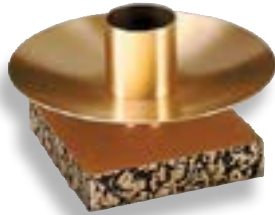

81SSL30 Overall Height 54"
C \$4,400 ea. H \$4,890 ea.

81CE30
51" ht. 10 1/2" dia. base
C \$2,450 ea. H \$2,750 ea.

8220 CORRELATIVE APPOINTMENTS

Made of Bronze, Satin and Antiqued Textured Finishes. Oak Wood, Walnut Color Stained. Candlesticks Supplied with 1 1/2" Sockets and Wax Protectors. Candelabra: Three Lite Altar and Floor Units Supplied with 1 1/2" Sockets and Wax Protectors. Five and Seven Lite Units Supplied with 7/8" Sockets and Wax Protectors. Larger Diameter Sockets Available at Additional Charge. Dark Oak Columns Illustrated. **DURABLE OVEN BAKED FINISH**