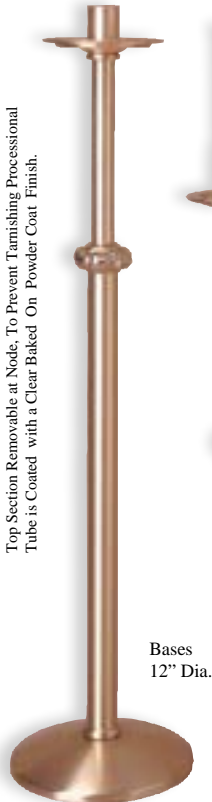

Top Section Removable at Node. To Prevent Tarnishing Processional Tube is Coated with a Clear Baked On Powder Coat Finish.

Bases
12" Dia.

No. 51
Globe Sold
Separately
$105 ea.