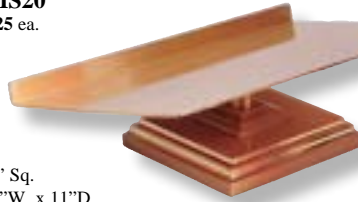

11AC20
\$1,025 ea.
Height 13 1/2"

Base 5 1/2" Sq.

No. 51 Globe Sold Separately **\$105 ea.**

11AFV20
A - Height 13"
\$970 ea.
B - Height 16"
\$1,175 ea.

11ASL20
\$795 ea.

Base 5 1/2" Sq.

Receptacle:
A - 10" Ht., 5" Dia.,
B - 13" Ht., 7" Dia.

11MS20
\$1,225 ea.

Base 7" Sq.
Top 15"W x 11"D
Front Height 5 1/8"

Height 48"

Base
11 1/2" Sq.

11SSL20 With Bronze Column \$3,495 ea.
11SSL20-W Wood Column \$3,200 ea.

Height 44"

Bases
11 1/2" Sq.

Fixed
11FC20-A-F
\$3,100 ea.