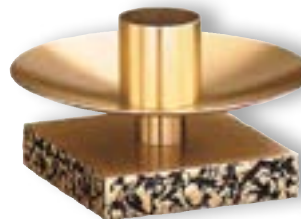

82C20 Height 2 1/8", Base 4" Square
☞ $500 ea. ☞ $550 ea.