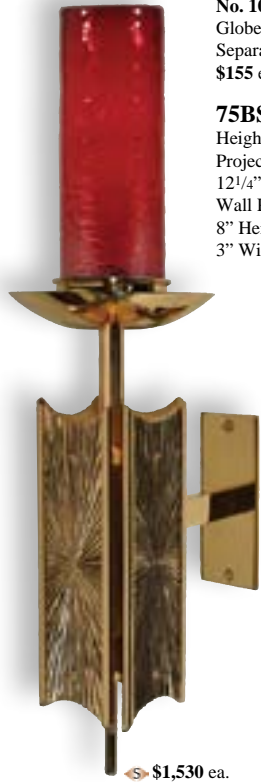

No. 10
Globe Sold
Separately
\$155 ea.

75BSL18
Height 19"
Projection
12 1/4",
Wall Plate
8" Height,
3" Width

☞ \$1,530 ea.
☛ \$1,820 ea.

75AFV18
Supplied with Plastic Liner.
Base 6 1/4" Square

(A) Receptacle
10" Ht. x 5 1/4" Dia. Ovrl. Ht. 12 1/2"
☞ \$755 ea. ☛ \$910 ea.