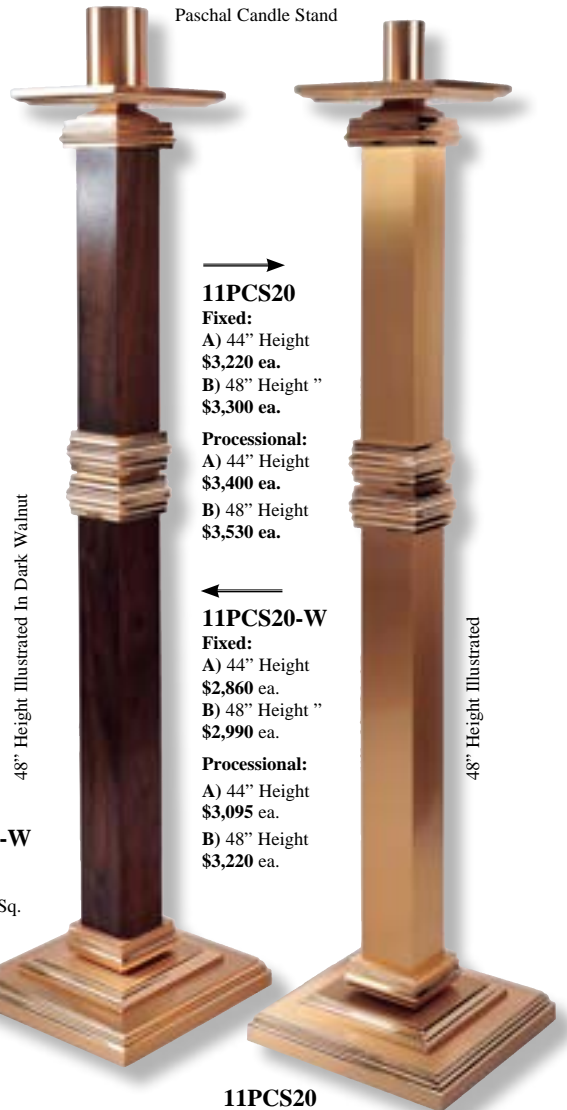

Paschal Candle Stand

11PCS20
Fixed:
A) 44" Height
$3,220 ea.
B) 48" Height "
$3,300 ea.

Processional:
A) 44" Height
$3,400 ea.
B) 48" Height
$3,530 ea.

11PCS20-W
Fixed:
A) 44" Height
$2,860 ea.
B) 48" Height "
$2,990 ea.

Processional:
A) 44" Height
$3,095 ea.
B) 48" Height
$3,220 ea.

48" Height Illustrated In Dark Walnut

11PCS20-W

Base 11 1/4" Sq.

48" Height Illustrated

11PCS20