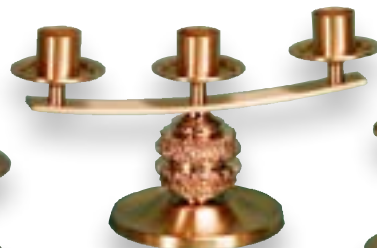

71ACL30
Height 5 1/2", Base Diameter 6 5/8"
C $1,055 ea. $1,150 ea.
3 Lite $1,250 ea. $1,410 ea.
5 Lite $1,510 ea. $1,700 ea.