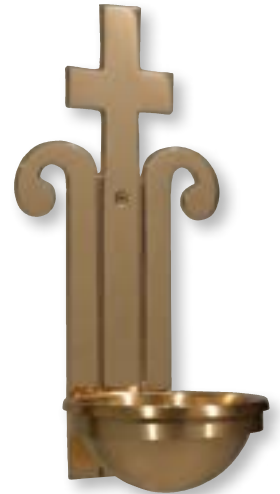

20HWF34
Back Plate Ht. 12¹/₂", W. 6"
3" Bowl $695 ea.
5" Bowl $775 ea.