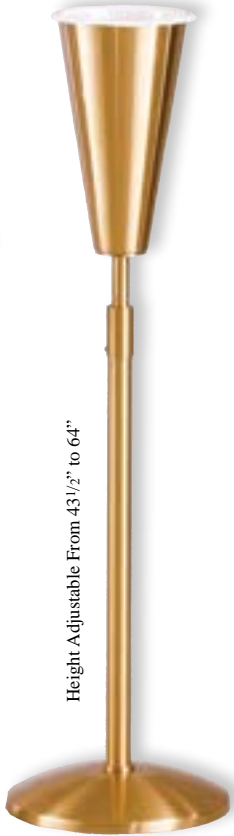

Illustrated in High Polish Bronze

Bases
 12" Diameter

Supplied with
 1 5/16" Socket

64PED97
 \$1,100 ea. \$1,310 ea.

Height Adjustable From 31 1/4" to 52 1/4"

64FFV97

Height Adjustable From 43 1/2" to 64"

64PCS97
 44" Height
 Fixed \$1,285 ea. \$1,480 ea.
 Processional \$1,535 ea. \$1,740 ea.
 48" Height
 Fixed \$1,435 ea. \$1,620 ea.
 Processional \$1,670 ea. \$1,895 ea.